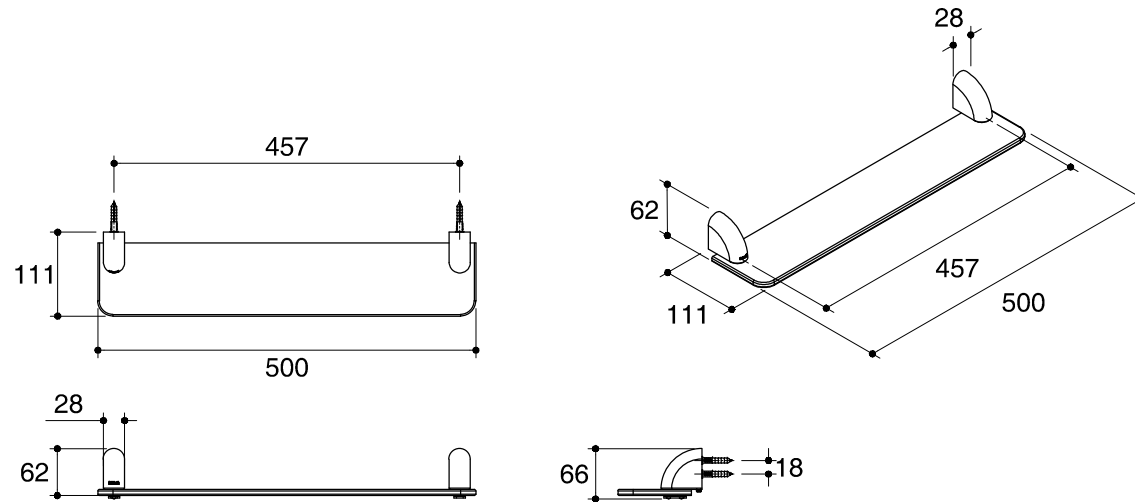

Dimensions are approximate.

Unit: mm

SKU	K-18427X-CP
Name	LISON
Description	GLASS SHELF

*The recommended dimension for installation can be adjusted according to user preferences and layout.

KOHLER