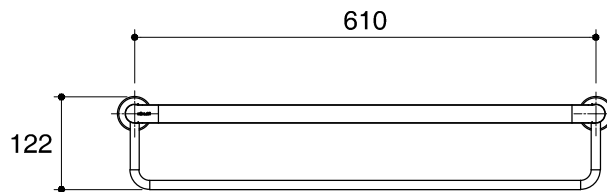

Dimensions are approximate.

Unit: mm

SKU	K-97896T-CP
Name	KUMIN
Description	DOUBLE TOWEL SHELF

*The recommended dimension for installation can be adjusted according to user preferences and layout.

KOHLER