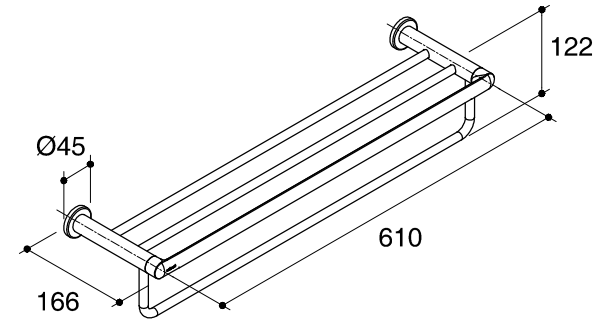

Dimensions are approximate.

Unit: mm

SKU	K-97896T-CP
Name	KUMIN
Description	DOUBLE TOWEL SHELF

*The recommended dimension for installation can be adjusted according to user preferences and layout.

KOHLER