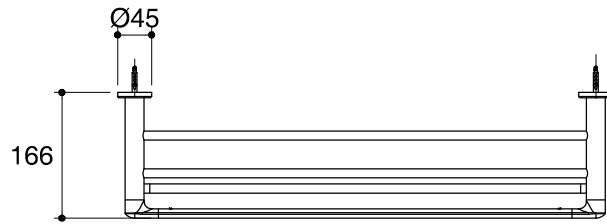

Dimensions are approximate.

Unit: mm

SKU	K-97896T-CP
Name	KUMIN
Description	DOUBLE TOWEL SHELF

*The recommended dimension for installation can be adjusted according to user preferences and layout.

KOHLER