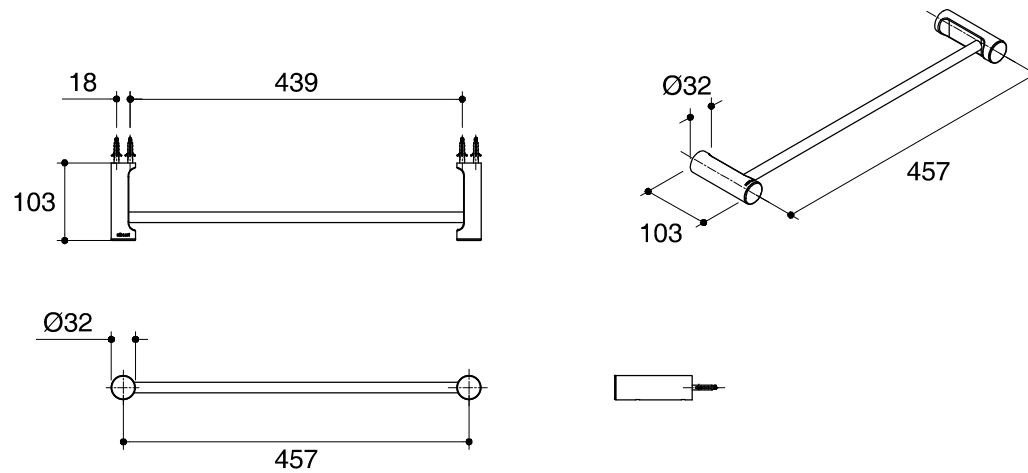

Dimensions are approximate.

Unit: mm

SKU	K-9314T-CP
Name	JULY
Description	TOWEL BAR 18"

*The recommended dimension for installation can be adjusted according to user preferences and layout.

KOHLER