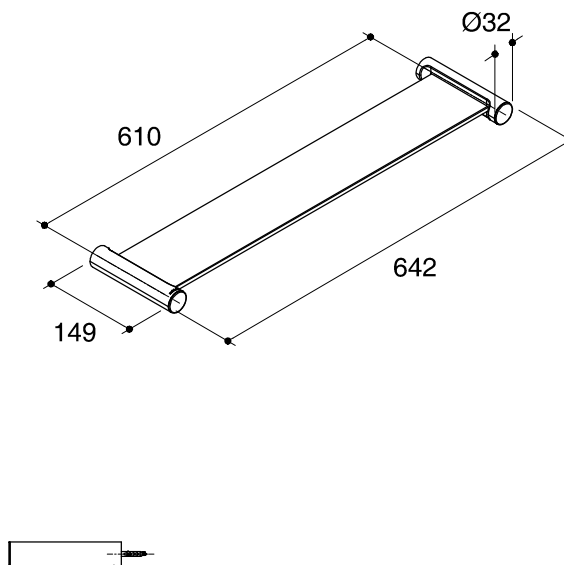

Dimensions are approximate.

Unit: mm

SKU	K-9315T-CP
Name	JULY
Description	GLASS SHELF

\*The recommended dimension for installation can be adjusted according to user preferences and layout.

**KOHLER**