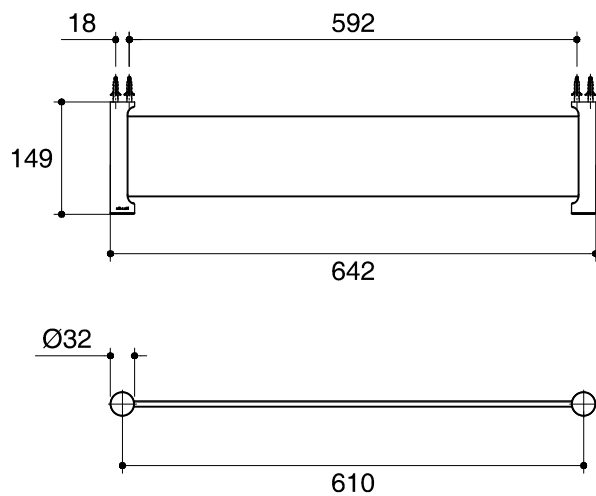

Dimensions are approximate.

Unit: mm

SKU	K-9315T-CP
Name	JULY
Description	GLASS SHELF

\*The recommended dimension for installation can be adjusted according to user preferences and layout.

**KOHLER**