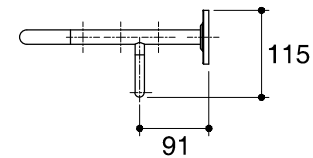

Dimensions are approximate.

Unit: mm

SKU	K-17529T-CP
Name	EOLIA
Description	TOWEL SHELF 24"

\*The recommended dimension for installation can be adjusted according to user preferences and layout.

**KOHLER**