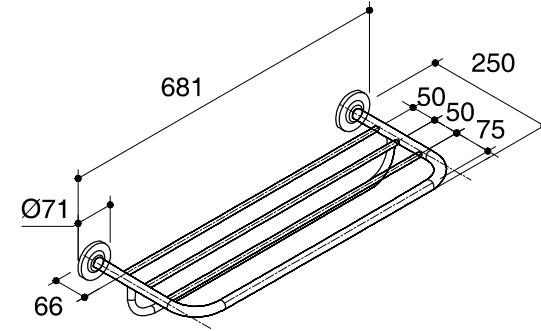

Dimensions are approximate.

Unit: mm

SKU	K-17529T-CP
Name	EOLIA
Description	TOWEL SHELF 24"

\*The recommended dimension for installation can be adjusted according to user preferences and layout.

**KOHLER**