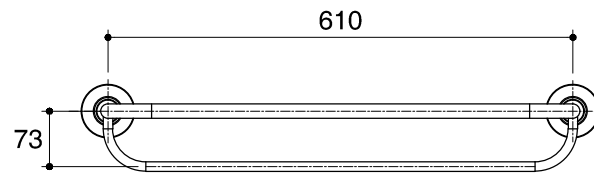

Dimensions are approximate.

Unit: mm

SKU	K-17529T-CP
Name	EOLIA
Description	TOWEL SHELF 24"

\*The recommended dimension for installation can be adjusted according to user preferences and layout.

**KOHLER**