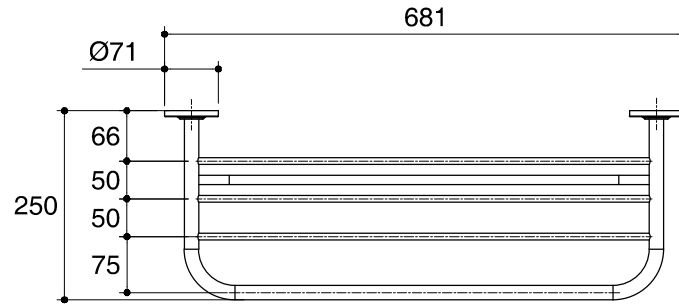

Dimensions are approximate.

Unit: mm

SKU	K-17529T-CP
Name	EOLIA
Description	TOWEL SHELF 24"

\*The recommended dimension for installation can be adjusted according to user preferences and layout.

**KOHLER**