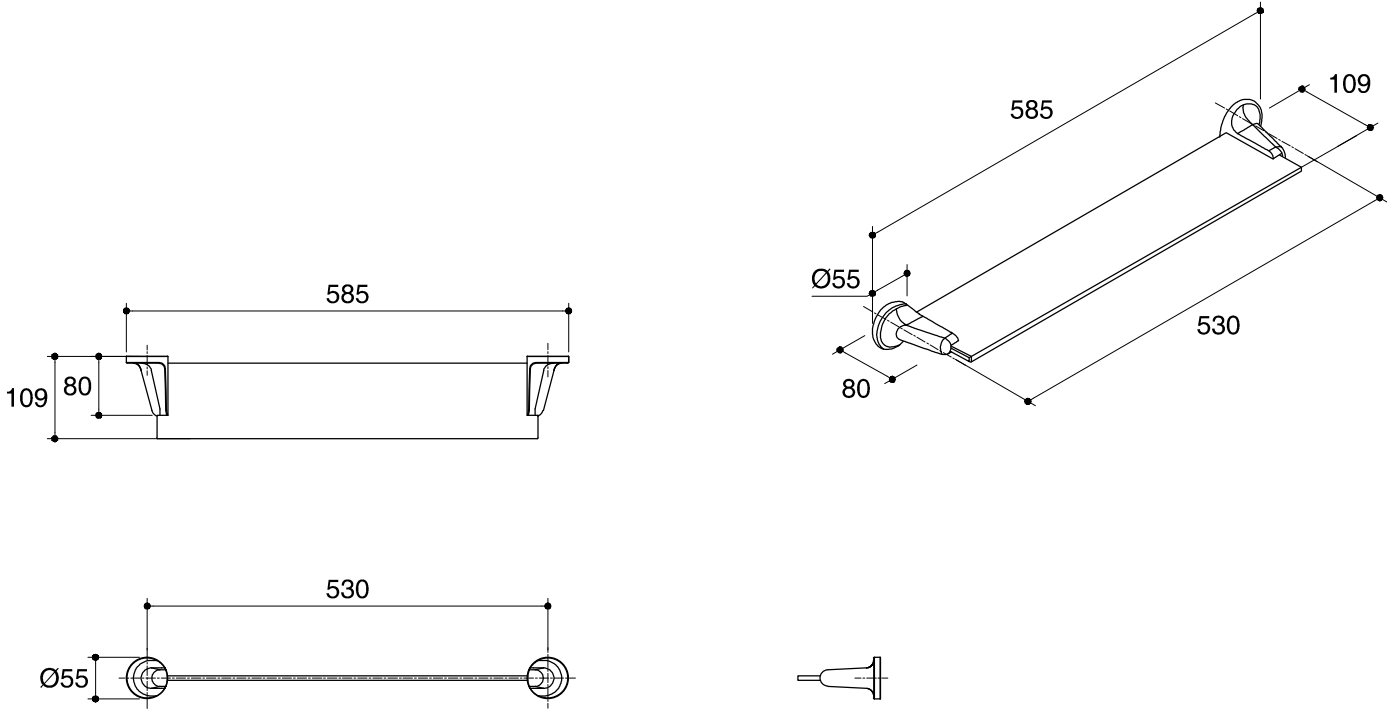

Dimensions are approximate.

Unit: mm

SKU	K-17520T-CP
Name	EOLIA
Description	GLASS SHELF

KOHLER

*The recommended dimension for installation can be adjusted according to user preferences and layout.