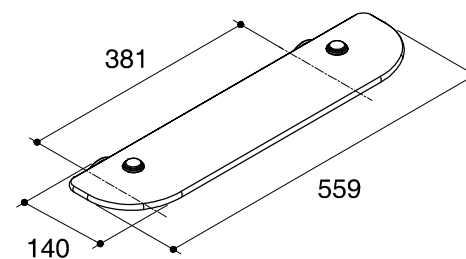

Dimensions are approximate.

Unit: mm

SKU	K-10563-CP
Name	DEVONSHIRE
Description	GLASS SHELF

*The recommended dimension for installation can be adjusted according to user preferences and layout.

KOHLER