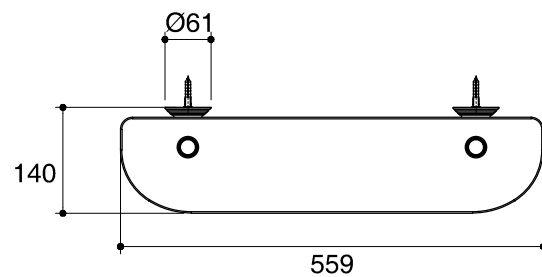

Dimensions are approximate.

Unit: mm

SKU	K-10563-CP
Name	DEVONSHIRE
Description	GLASS SHELF

*The recommended dimension for installation can be adjusted according to user preferences and layout.

KOHLER