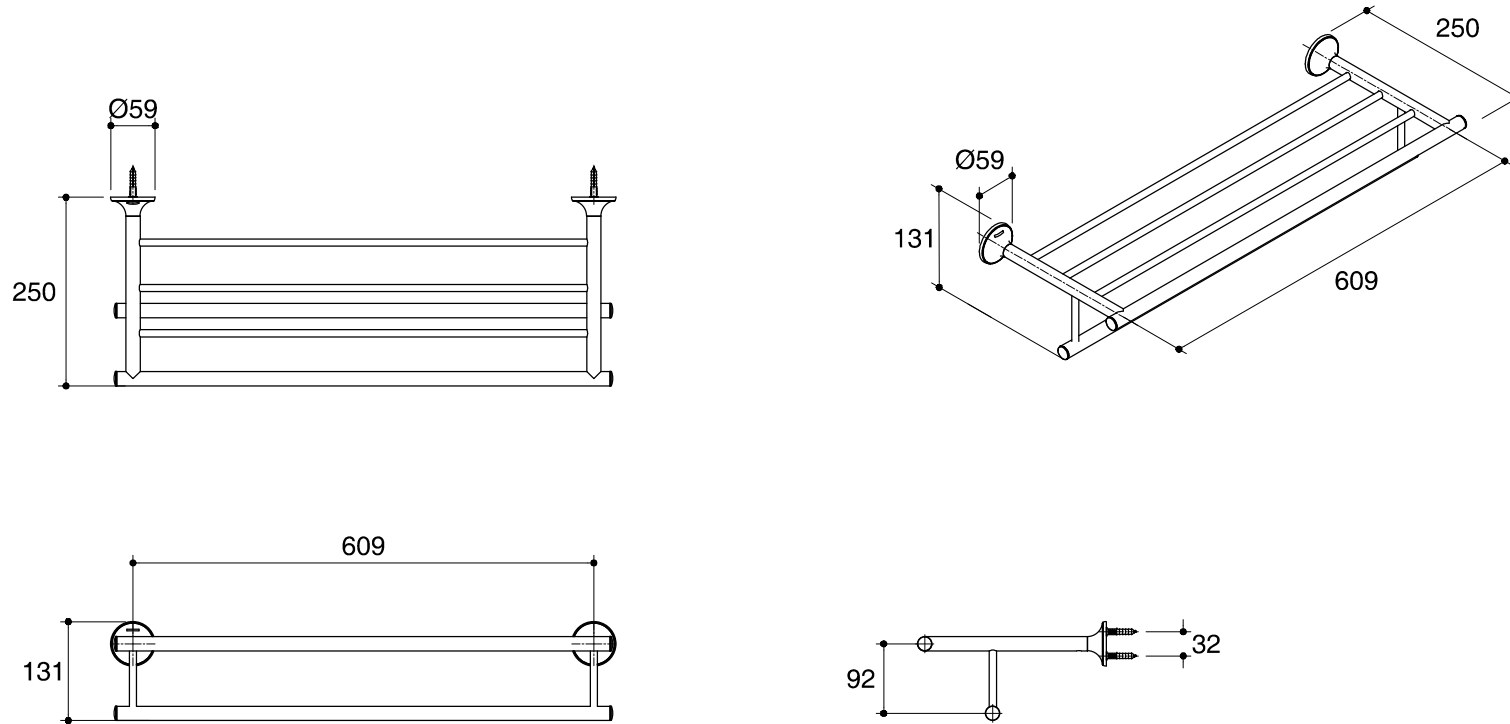

Dimensions are approximate.
Unit: mm

SKU	K-13448T-CP
Name	CORALAIS
Description	DOUBLE TOWEL SHELF

*The recommended dimension for installation can be adjusted according to user preferences and layout.

KOHLER