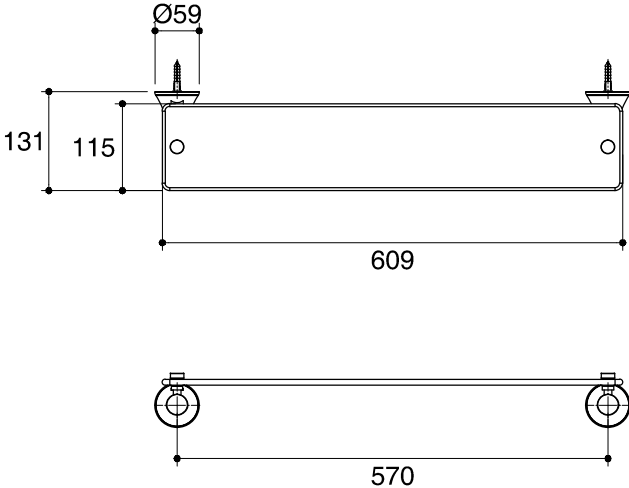

Dimensions are approximate.

Unit: mm

SKU	K-13428T-CP
Name	CORALAIS
Description	GLASS SHELF

*The recommended dimension for installation can be adjusted according to user preferences and layout.