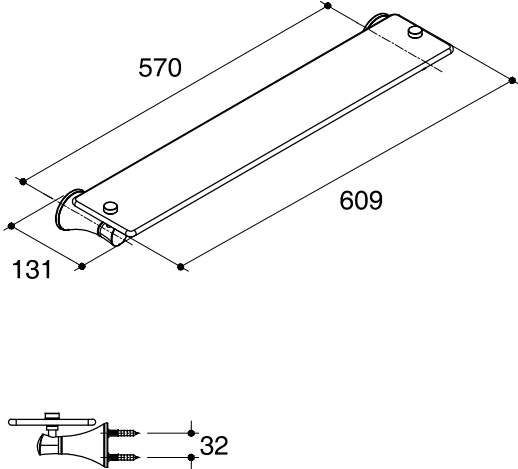

Dimensions are approximate.

Unit: mm

SKU	K-13428T-CP
Name	CORALAIS
Description	GLASS SHELF

*The recommended dimension for installation can be adjusted according to user preferences and layout.