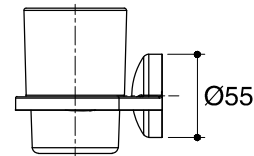

Dimensions are approximate.

Unit: mm

SKU	K-17525T-CP
Name	EOLIA
Description	TOOTHBRUSH AND TUMBLER HOLDER

\*The recommended dimension for installation can be adjusted according to user preferences and layout.