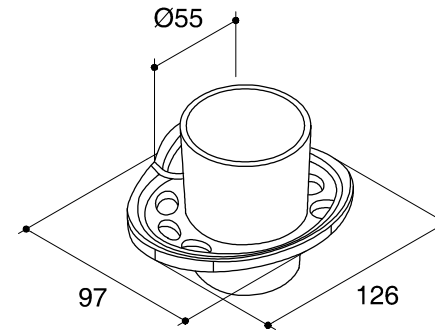

Dimensions are approximate.

Unit: mm

SKU	K-17525T-CP
Name	EOLIA
Description	TOOTHBRUSH AND TUMBLER HOLDER

\*The recommended dimension for installation can be adjusted according to user preferences and layout.