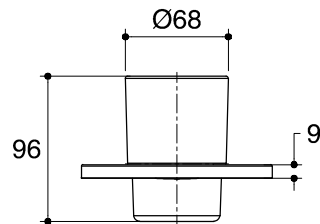

Dimensions are approximate.

Unit: mm

SKU	K-17525T-CP
Name	EOLIA
Description	TOOTHBRUSH AND TUMBLER HOLDER

\*The recommended dimension for installation can be adjusted according to user preferences and layout.