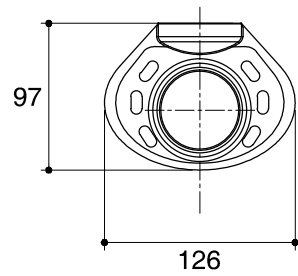

Dimensions are approximate.

Unit: mm

SKU	K-17525T-CP
Name	EOLIA
Description	TOOTHBRUSH AND TUMBLER HOLDER

\*The recommended dimension for installation can be adjusted according to user preferences and layout.