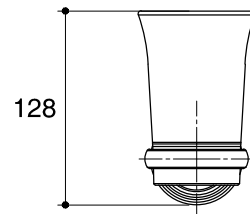

Dimensions are approximate.

Unit: mm

SKU	K-10561-CP
Name	DEVONSHIRE
Description	TUMBLER HOLDER

KOHLER

*The recommended dimension for installation can be adjusted according to user preferences and layout.