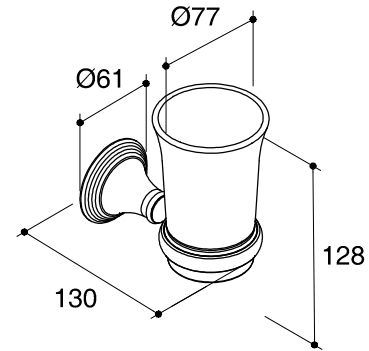

Dimensions are approximate.

Unit: mm

SKU	K-10561-CP
Name	DEVONSHIRE
Description	TUMBLER HOLDER

KOHLER

*The recommended dimension for installation can be adjusted according to user preferences and layout.