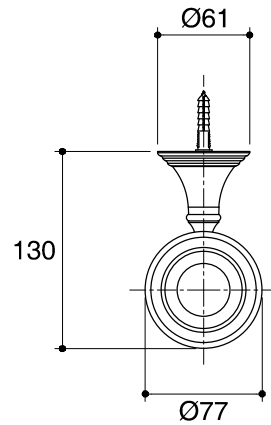

Dimensions are approximate.

Unit: mm

SKU	K-10561-CP
Name	DEVONSHIRE
Description	TUMBLER HOLDER

KOHLER

*The recommended dimension for installation can be adjusted according to user preferences and layout.