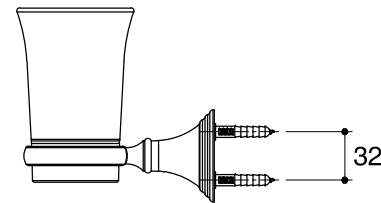

Dimensions are approximate.

Unit: mm

SKU	K-10561-CP
Name	DEVONSHIRE
Description	TUMBLER HOLDER

KOHLER

*The recommended dimension for installation can be adjusted according to user preferences and layout.