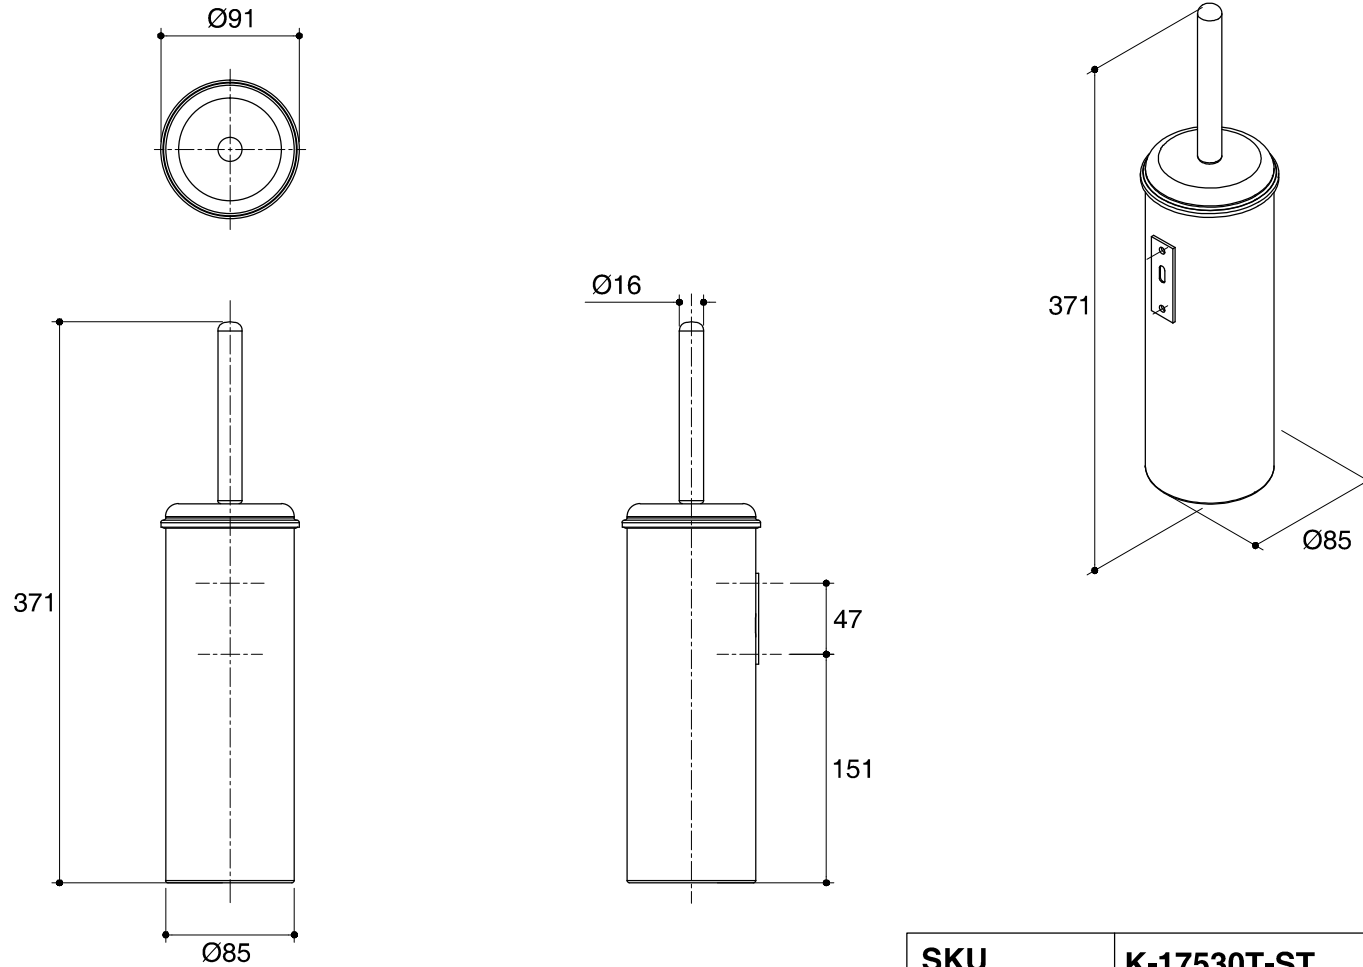

Dimensions are approximate.

Unit: mm

SKU	K-17530T-ST
Name	EOLIA
Description	STAINLESS TOILET BRUSH WITH HANDLE

*The recommended dimension for installation can be adjusted according to user preferences and layout.