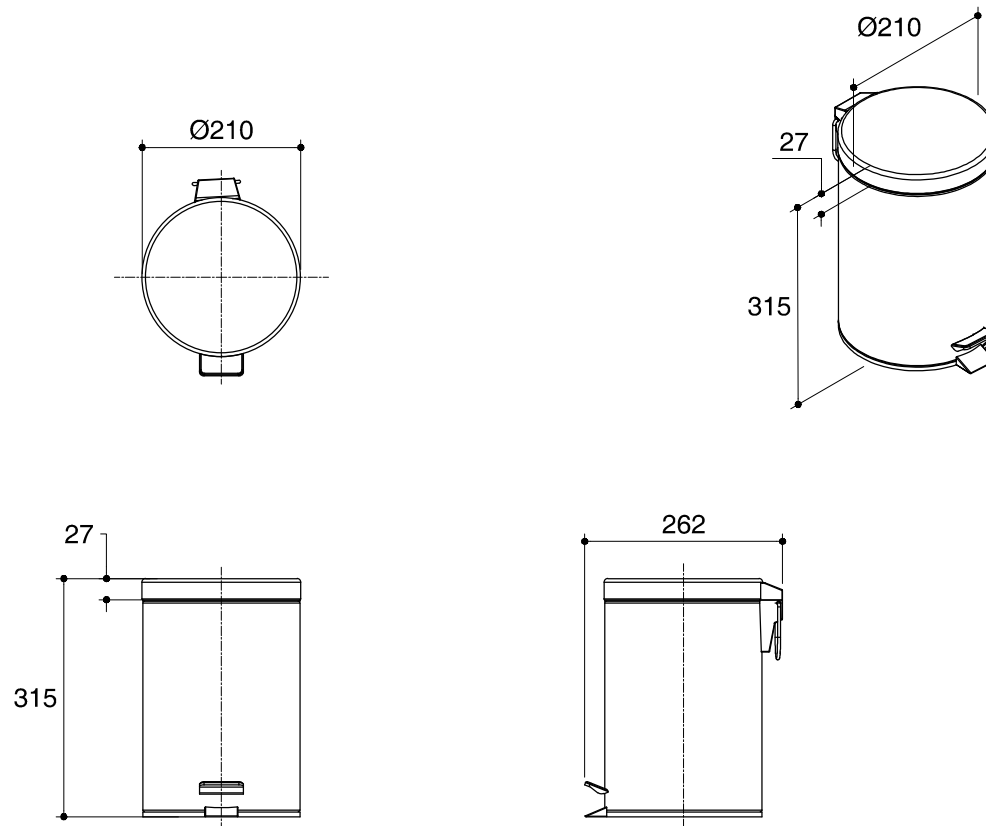

Dimensions are approximate.
Unit: mm

SKU	K-17531T-ST
Name	EOLIA
Description	STEP CAN

*The recommended dimension for installation can be adjusted according to user preferences and layout.

KOHLER