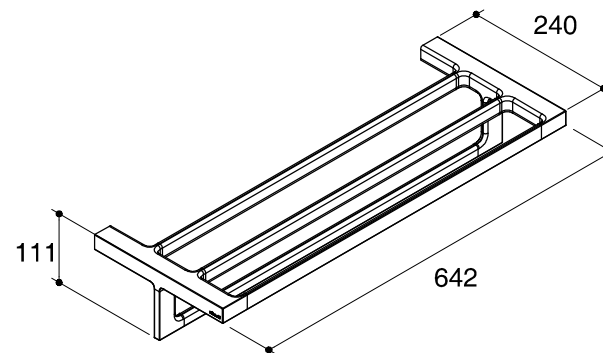

Dimensions are approximate.

Unit: mm

SKU	K-9125X-CP
Name	STRAYT
Description	DOUBLE TOWEL SHELF

*The recommended dimension for installation can be adjusted according to user preferences and layout.

KOHLER