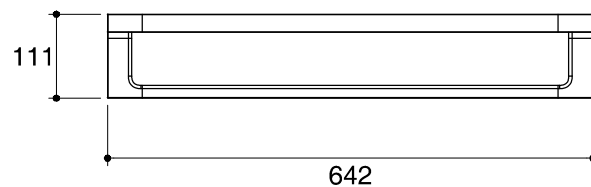

Dimensions are approximate.

Unit: mm

SKU	K-9125X-CP
Name	STRAYT
Description	DOUBLE TOWEL SHELF

*The recommended dimension for installation can be adjusted according to user preferences and layout.

KOHLER