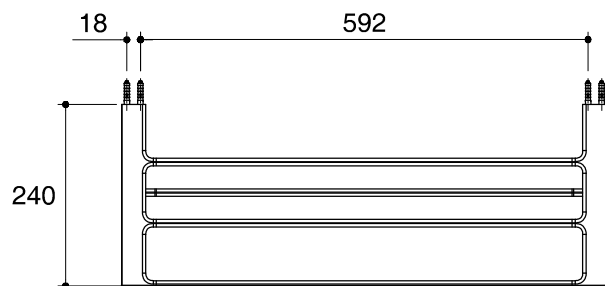

Dimensions are approximate.

Unit: mm

SKU	K-9125X-CP
Name	STRAYT
Description	DOUBLE TOWEL SHELF

*The recommended dimension for installation can be adjusted according to user preferences and layout.

KOHLER