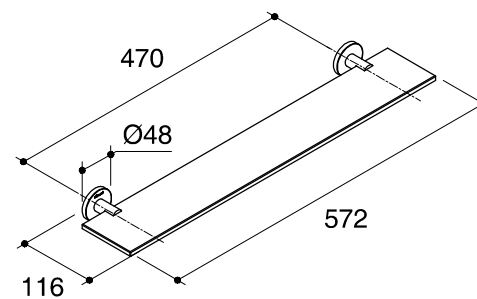

Dimensions are approximate.

Unit: mm

SKU	K-14455-CP
Name	STILLNESS
Description	GLASS SHELF

\*The recommended dimension for installation can be adjusted according to user preferences and layout.

**KOHLER**