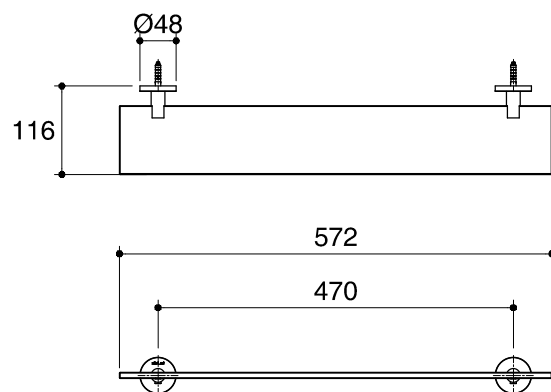

Dimensions are approximate.

Unit: mm

SKU	K-14455-CP
Name	STILLNESS
Description	GLASS SHELF

\*The recommended dimension for installation can be adjusted according to user preferences and layout.

**KOHLER**