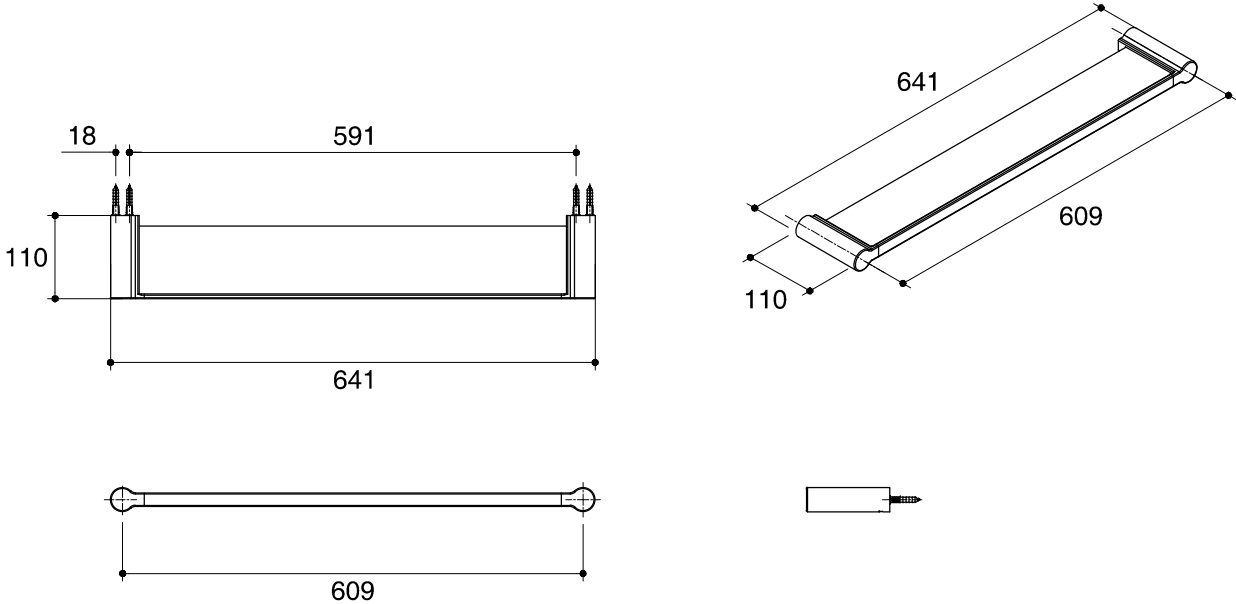

Dimensions are approximate.

Unit: mm

SKU	K-15215T-CP
Name	SINGULIER
Description	GLASS SHELF

*The recommended dimension for installation can be adjusted according to user preferences and layout.

KOHLER