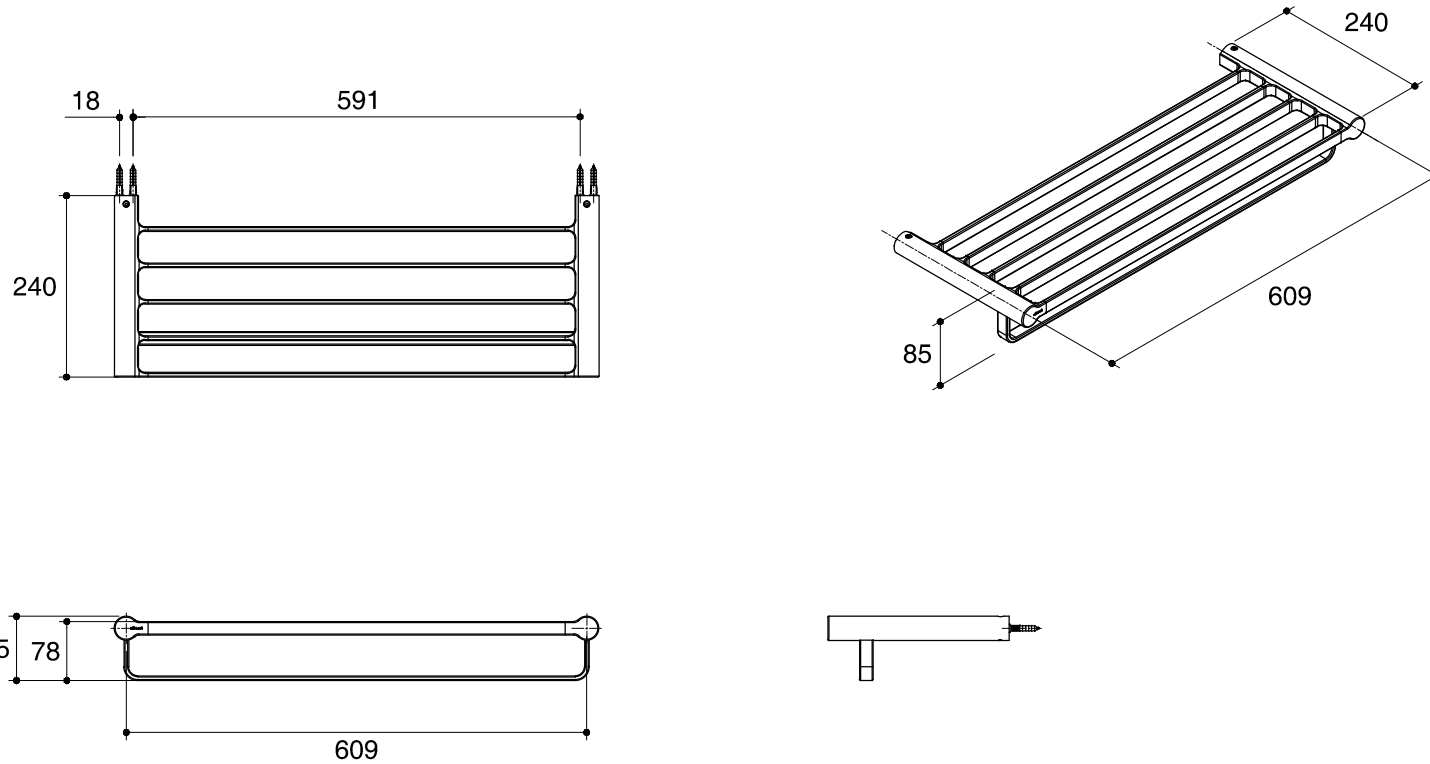

Dimensions are approximate.

Unit: mm

SKU	K-15213T-CP
Name	SINGULIER
Description	DOUBLE TOWEL SHELF

*The recommended dimension for installation can be adjusted according to user preferences and layout.

KOHLER