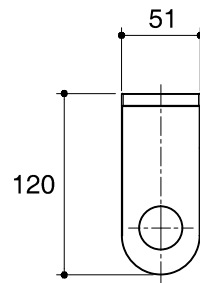

Dimensions are approximate.

Unit: mm

SKU	K-11583T-CP
Name	LOURE
Description	VERTICAL TOILET TISSUE HOLDER

*The recommended dimension for installation can be adjusted according to user preferences and layout.