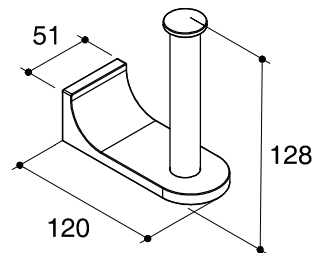

Dimensions are approximate.

Unit: mm

SKU	K-11583T-CP
Name	LOURE
Description	VERTICAL TOILET TISSUE HOLDER

*The recommended dimension for installation can be adjusted according to user preferences and layout.