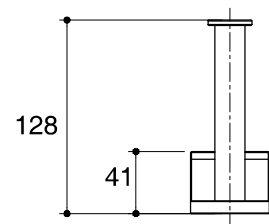

Dimensions are approximate.

Unit: mm

SKU	K-11583T-CP
Name	LOURE
Description	VERTICAL TOILET TISSUE HOLDER

*The recommended dimension for installation can be adjusted according to user preferences and layout.