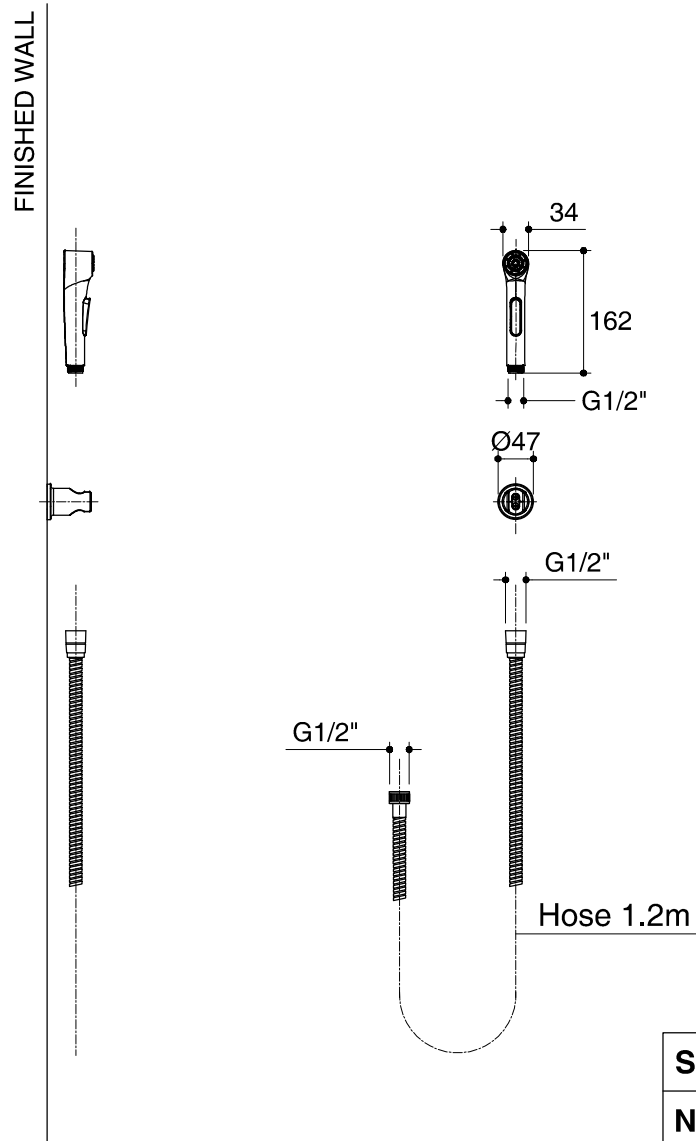

Dimensions are approximate.

Unit: mm

SKU	K-97258X-CP
Name	ELATE
Description	HYGIENE SPRAY WITH HOSE & BRACKET

\*The recommended dimension for installation can be adjusted according to user preferences and layout.