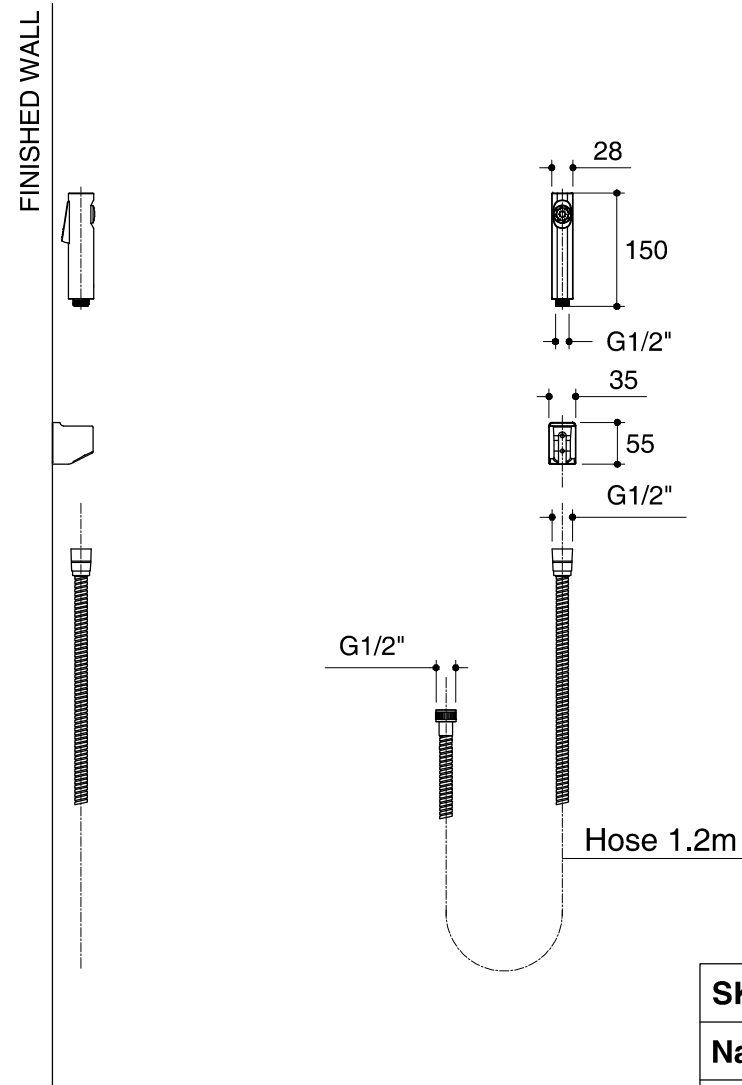

Dimensions are approximate.

Unit: mm

SKU	K-98100X
Name	CUFF
Description	HYGIENE SPRAY WITH HOSE & BRACKET

*The recommended dimension for installation can be adjusted according to user preferences and layout.