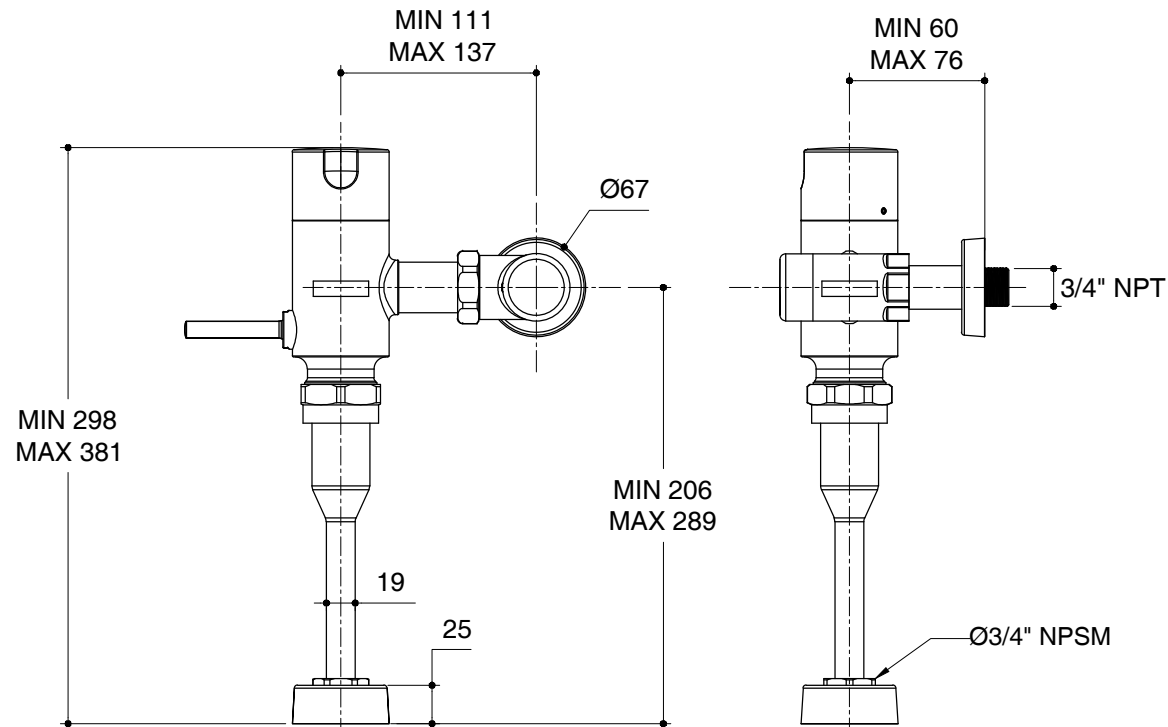

Dimensions are approximate.

Unit: mm

SKU	K-13520X-CP
Name	-
Description	0.5 LITER WASHOUT URINAL EXPOSED FLUSH VALVE

*The recommended dimension for installation can be adjusted according to user preferences and layout.