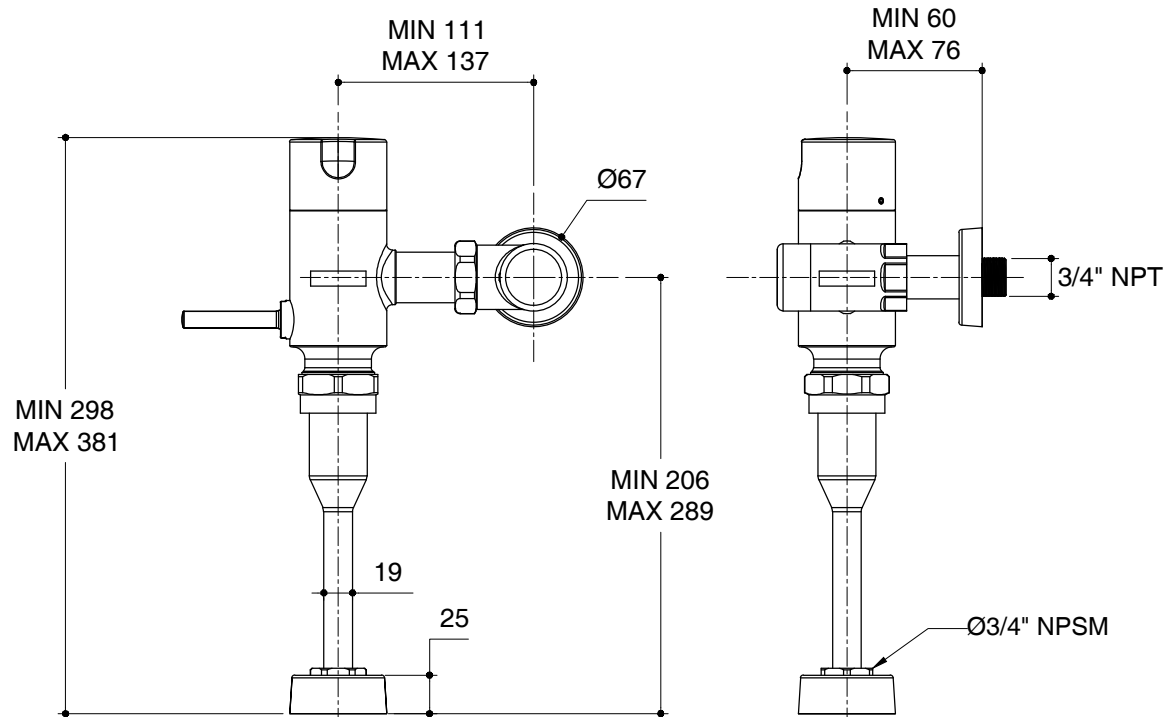

Dimensions are approximate.

Unit: mm

SKU	K-13521X-CP
Name	-
Description	3.8 LITER SIPHON JET URINAL EXPOSED FLUSH VALVE

*The recommended dimension for installation can be adjusted according to user preferences and layout.