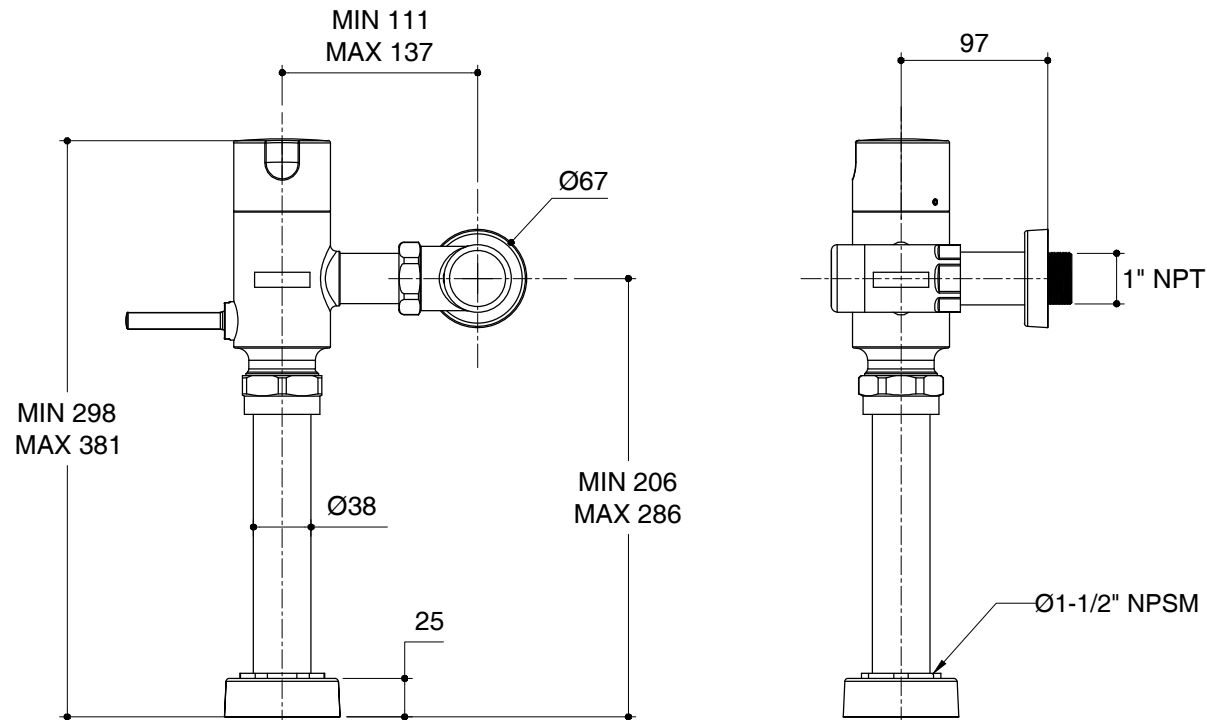

Dimensions are approximate.
Unit: mm

SKU	K-13517X-CP
Name	-
Description	4.8 LITER EXPOSED FLUSH VALVE FOR TOILET

*The recommended dimension for installation can be adjusted according to user preferences and layout.