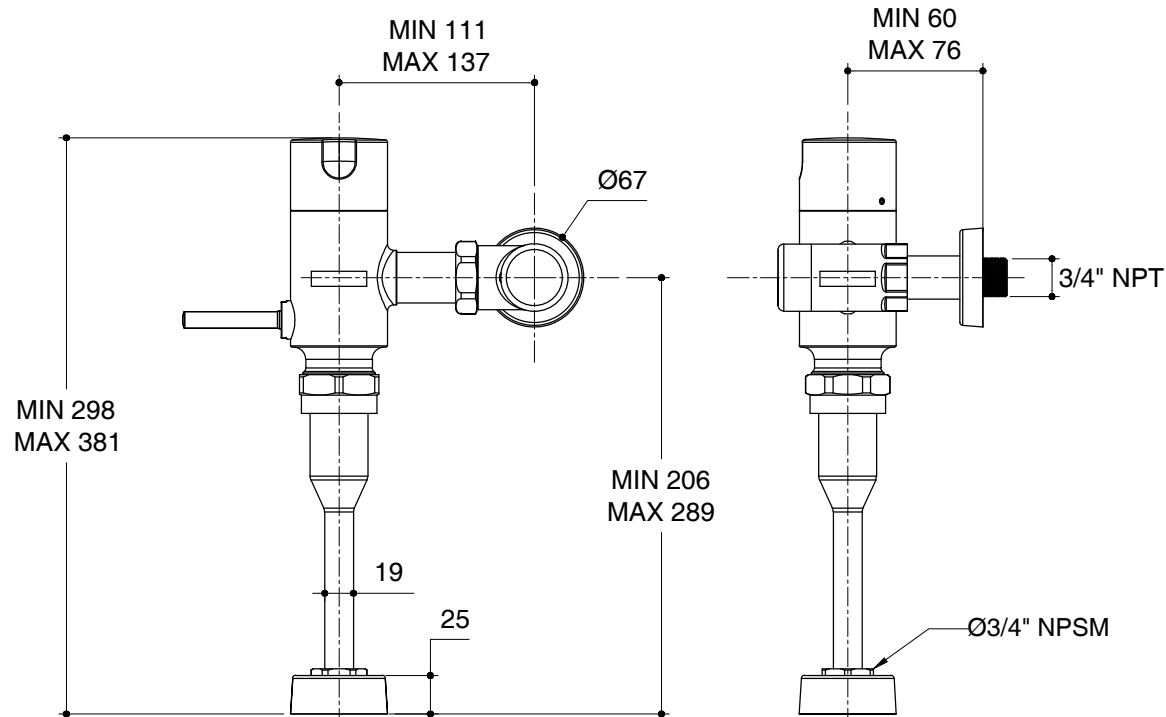

Dimensions are approximate.

Unit: mm

SKU	K-13519X-CP
Name	-
Description	1.9 LITER WASHOUT URINAL EXPOSED FLUSH VALVE

*The recommended dimension for installation can be adjusted according to user preferences and layout.