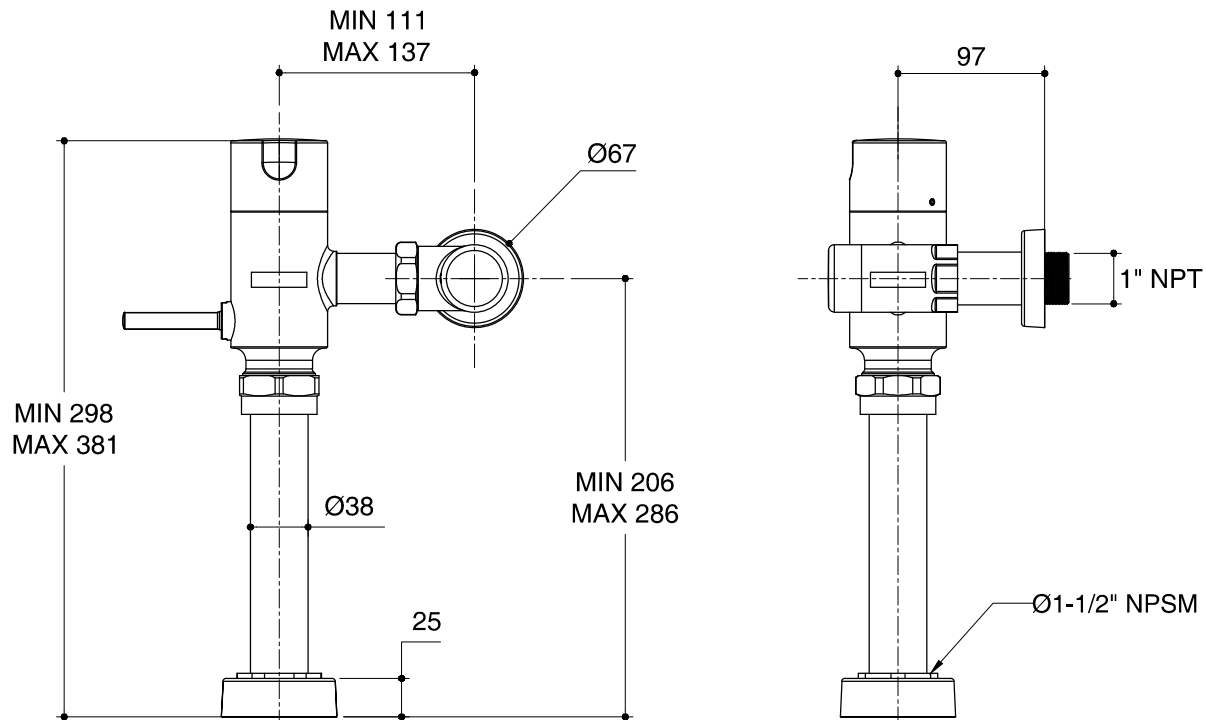

Dimensions are approximate.

Unit: mm

| | |
|-------------|--|
| SKU | K-13516X-CP |
| Name | - |
| Description | 6 LITER EXPOSED FLUSH VALVE FOR TOILET |

*The recommended dimension for installation can be adjusted according to user preferences and layout.