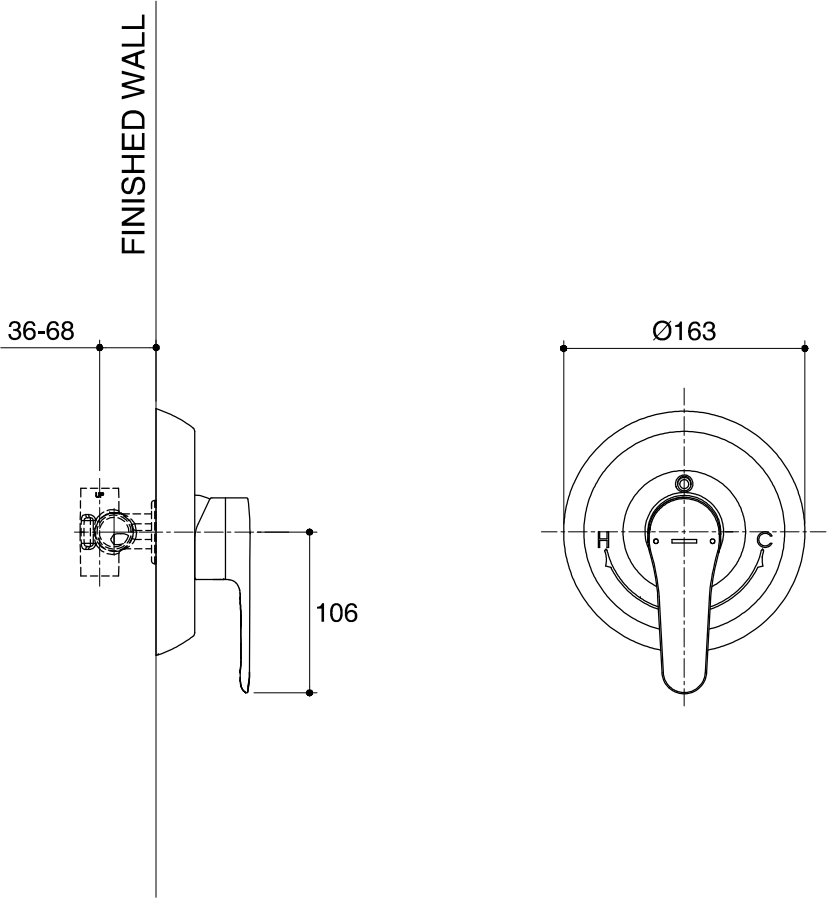

Dimensions are approximate.

Unit: mm

SKU	K-72433X-4-CP
Name	JULY
Description	RECESSED BATH/SHOWER TRIM

*The recommended dimension for installation can be adjusted according to user preferences and layout.