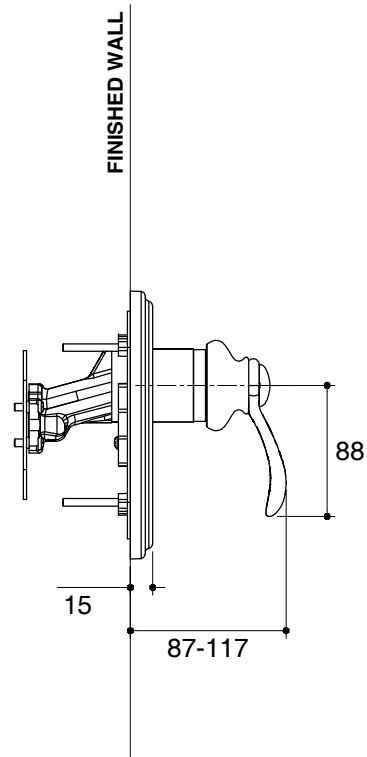

Dimensions are approximate.

Unit: mm

SKU	K-72806T-4-CP
Name	MODULO
Description	CLASSIC SHOWER ONLY TRIM & VALVE FAIRFAX

*The recommended dimension for installation can be adjusted according to user preferences and layout.