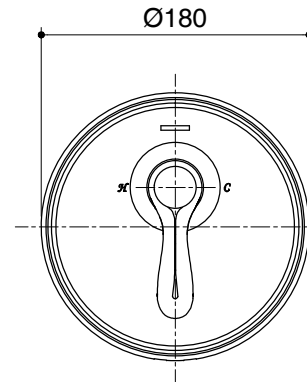

Dimensions are approximate.

Unit: mm

SKU	K-72806T-4-CP
Name	MODULO
Description	CLASSIC SHOWER ONLY TRIM & VALVE FAIRFAX

*The recommended dimension for installation can be adjusted according to user preferences and layout.