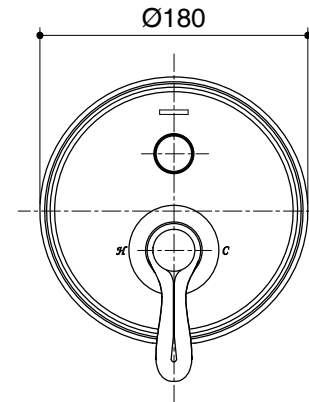

Dimensions are approximate.

Unit: mm

SKU	K-72805T-4-CP
Name	MODULO
Description	CLASSIC BATH/SHOWER TRIM & VALVE FAIRFAX

*The recommended dimension for installation can be adjusted according to user preferences and layout.