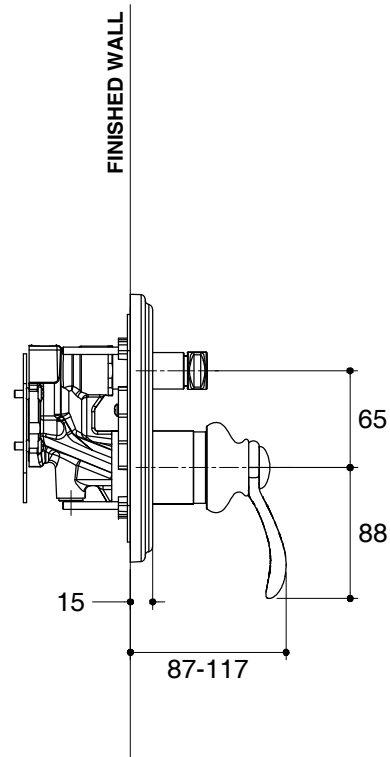

Dimensions are approximate.

Unit: mm

SKU	K-72805T-4-CP
Name	MODULO
Description	CLASSIC BATH/SHOWER TRIM & VALVE FAIRFAX

*The recommended dimension for installation can be adjusted according to user preferences and layout.