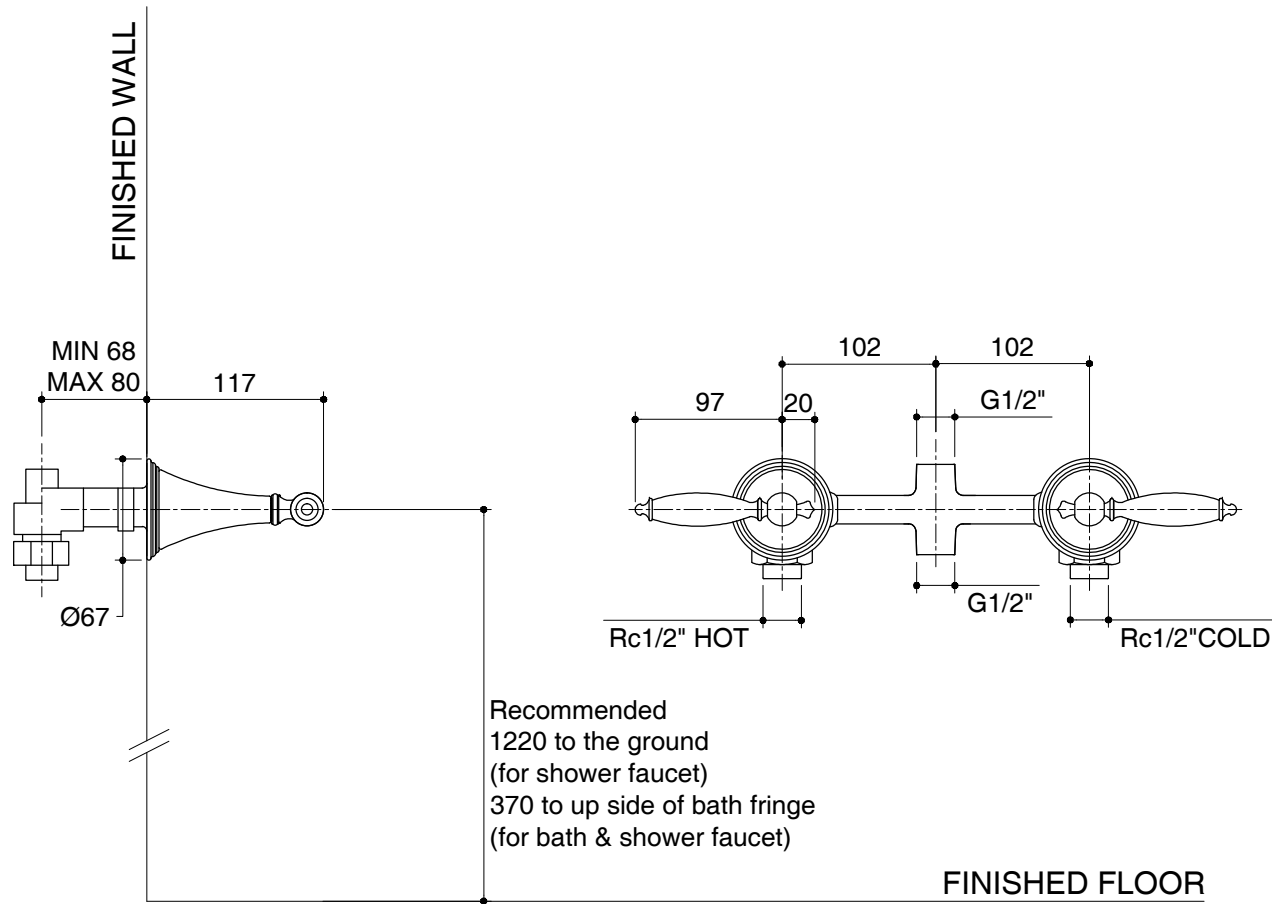

Dimensions are approximate.

Unit: mm

Recommended
1220 to the ground
(for shower faucet)
370 to up side of bath fringe
(for bath & shower faucet)

| | |
|-------------|--|
| SKU | K-11650X-4M-CP |
| Name | FINIAL |
| Description | RECESSED SHOWER ONLY VALVE & HANDLE SET |

KOHLER

*The recommended dimension for installation can be adjusted according to user preferences and layout.