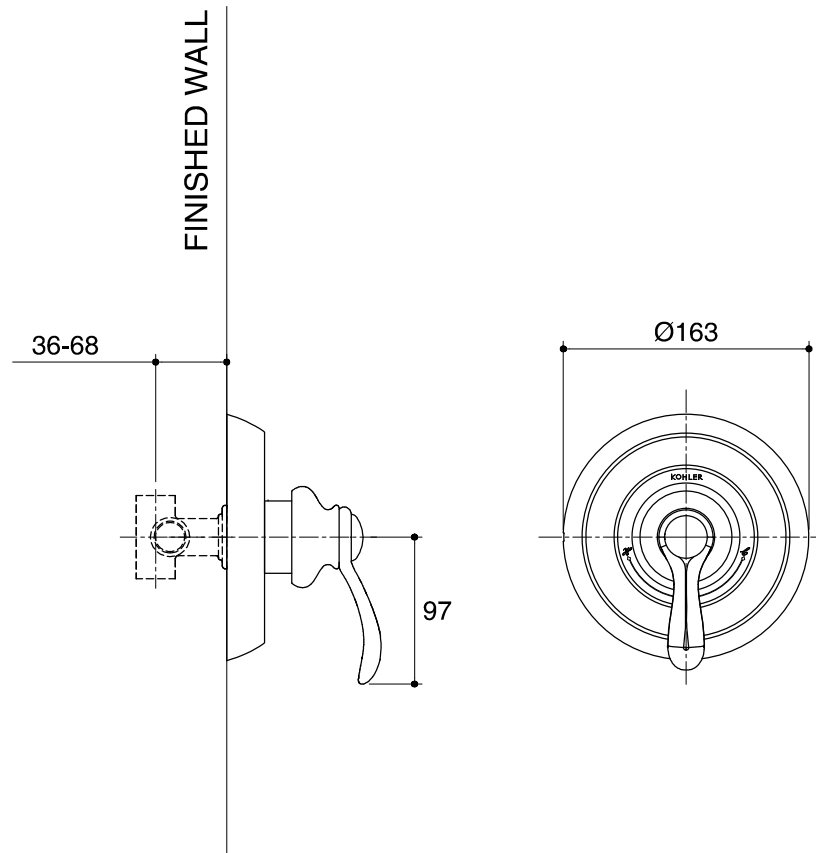

Dimensions are approximate.

Unit: mm

SKU	K-11698X-4-CP
Name	FAIRFAX
Description	RECESSED BATH/SHOWER TRIM

*The recommended dimension for installation can be adjusted according to user preferences and layout.