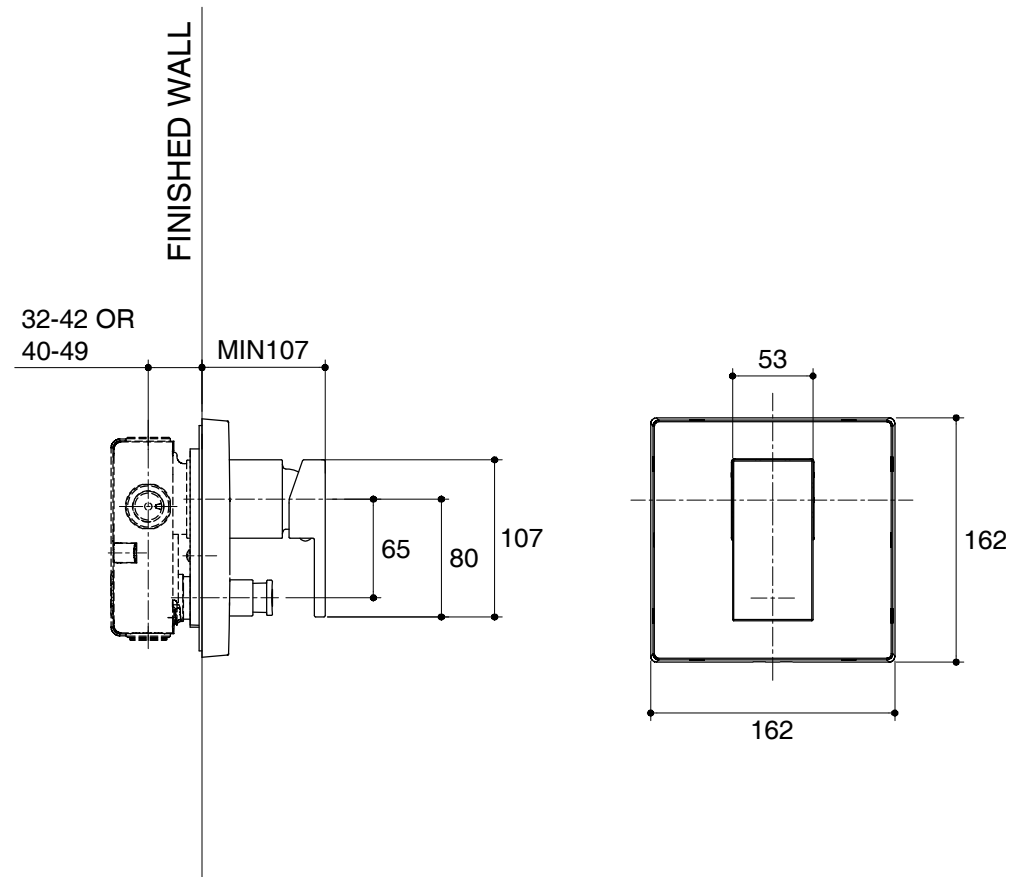

Dimensions are approximate.

Unit: mm

SKU	K-14682X-4-CP
Name	LOURE
Description	RECESSED BATH & SHOWER TRIM

*The recommended dimension for installation can be adjusted according to user preferences and layout.