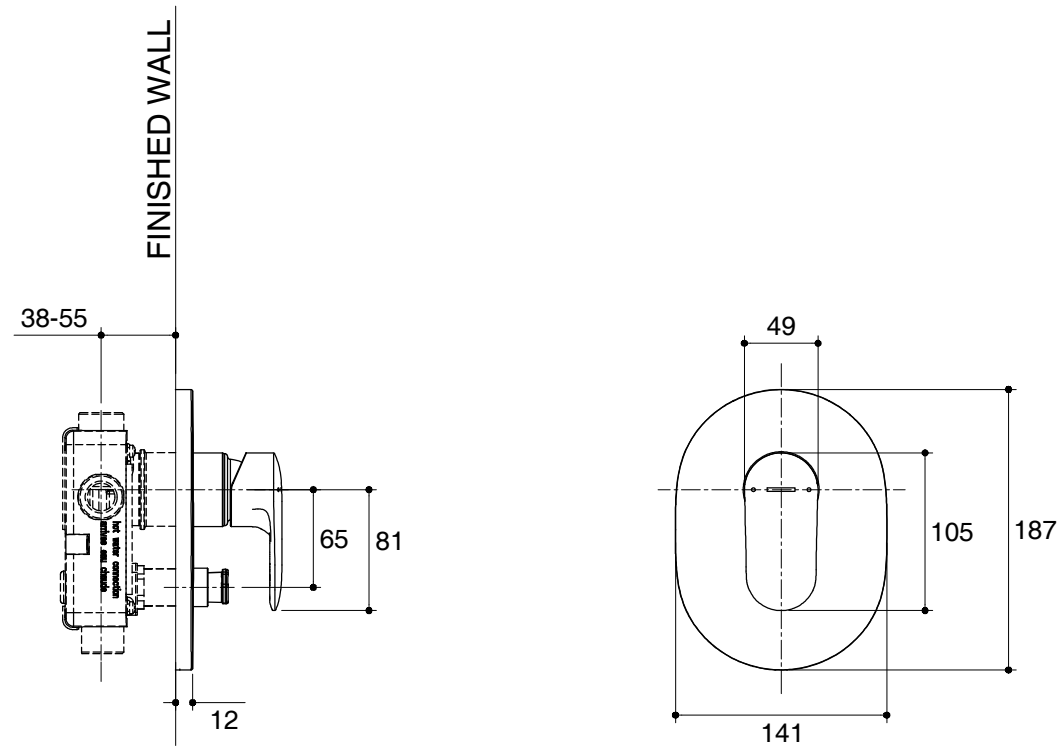

Dimensions are approximate.

Unit: mm

SKU	K-99472T-4-CP
Name	KUMIN
Description	RECESSED BATH SHOWER TRIM

*The recommended dimension for installation can be adjusted according to user preferences and layout.