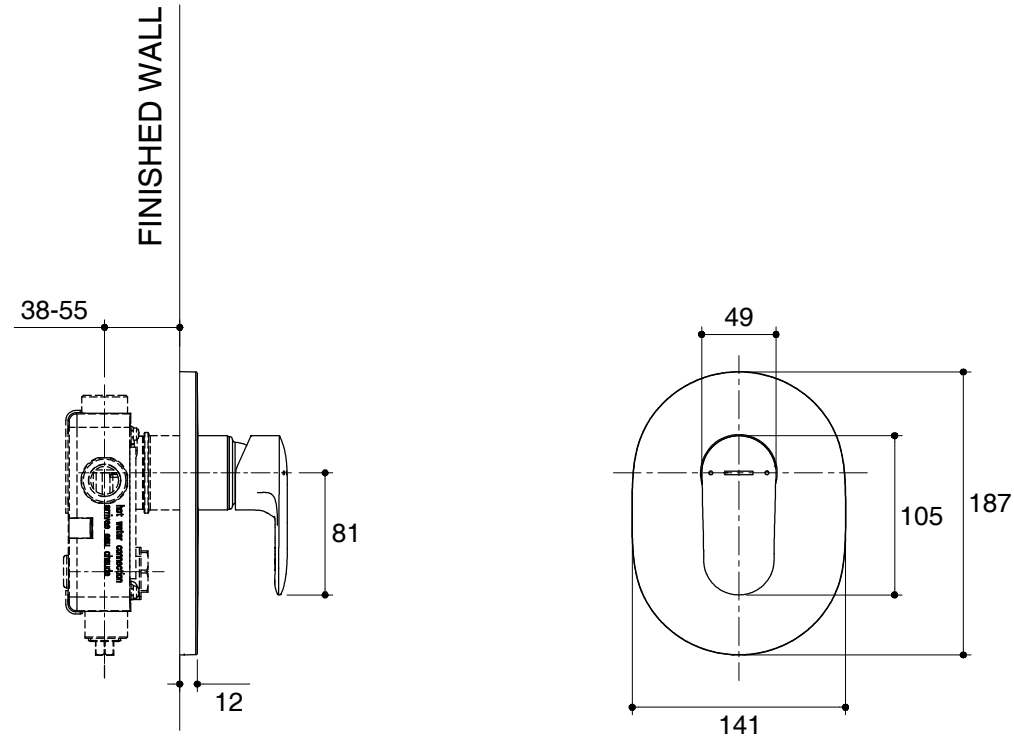

Dimensions are approximate.

Unit: mm

SKU	K-99471T-4-CP
Name	KUMIN
Description	RECESSED SHOWER ONLY TRIM

*The recommended dimension for installation can be adjusted according to user preferences and layout.