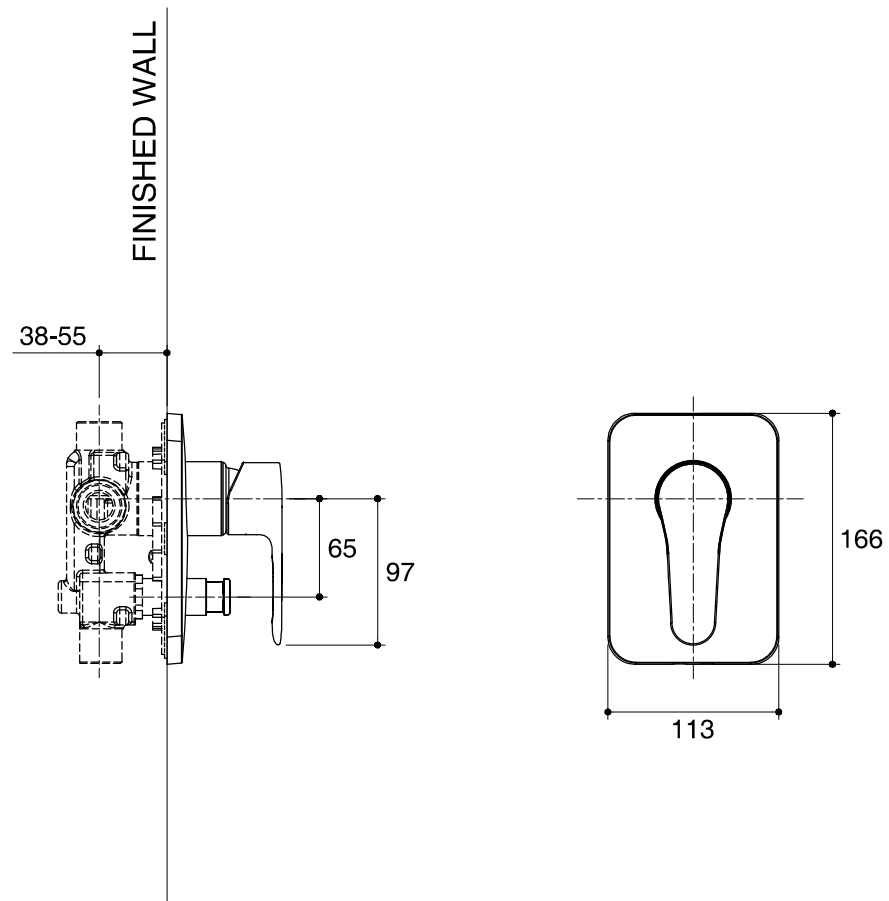

Dimensions are approximate.

Unit: mm

SKU	K-16316X-4-CP
Name	JULY
Description	RECESSED BATH & SHOWER TRIM 40 MM.

*The recommended dimension for installation can be adjusted according to user preferences and layout.