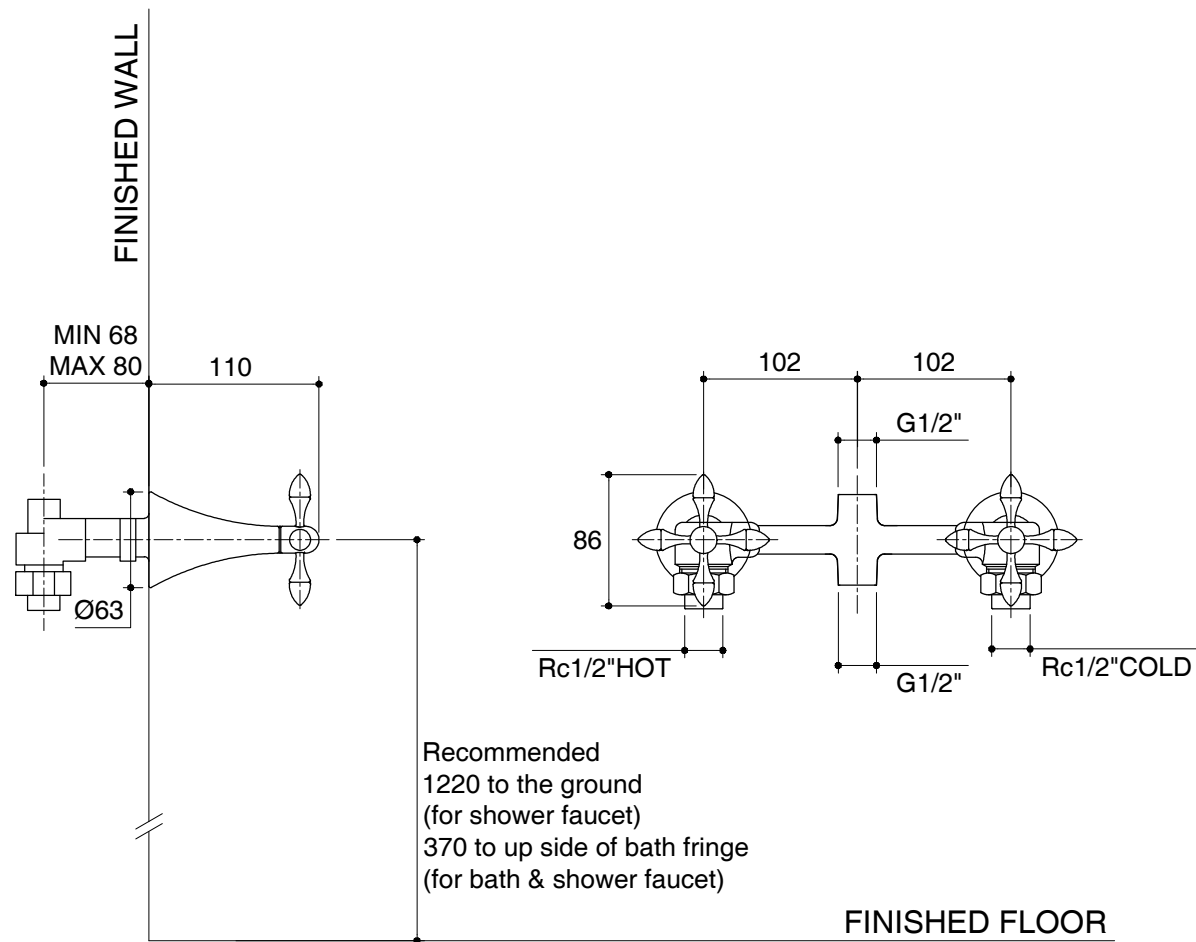

Dimensions are approximate.

Unit: mm

SKU	K-11650X-3-CP
Name	FINIAL
Description	RECESSED SHOWER ONLY VALVE & HANDLE SET

*The recommended dimension for installation can be adjusted according to user preferences and layout.