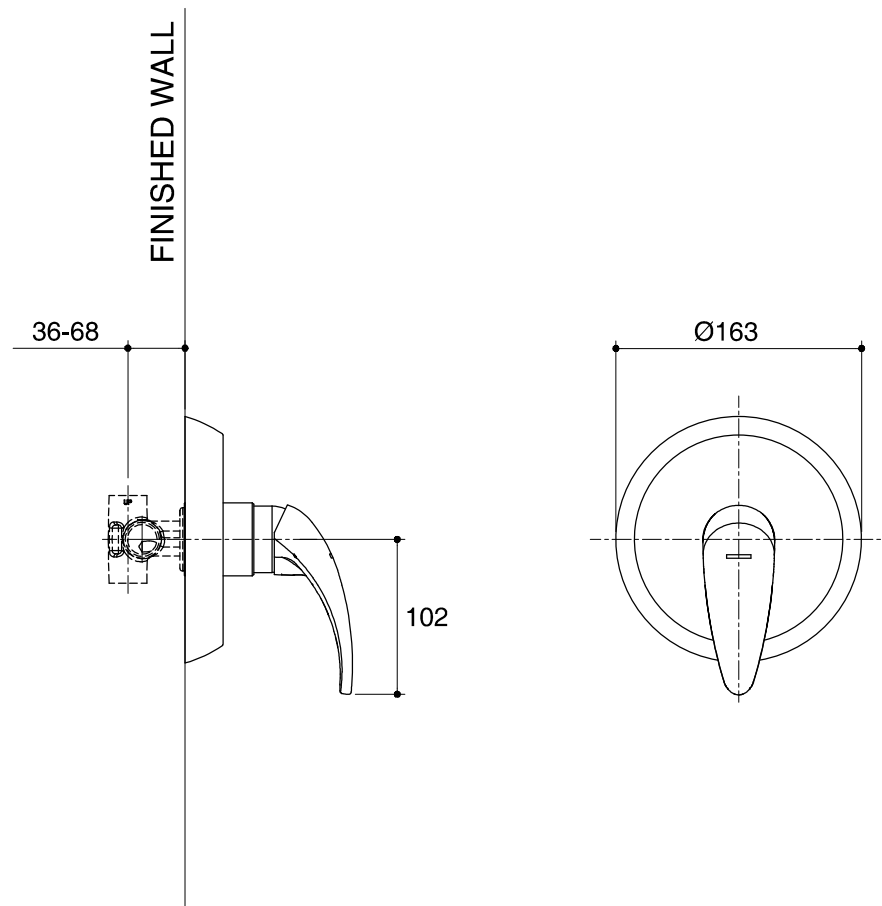

Dimensions are approximate.
Unit: mm

SKU	K-72434X-4-CP
Name	EOLIA
Description	RECESSED BATH/SHOWER TRIM

*The recommended dimension for installation can be adjusted according to user preferences and layout.