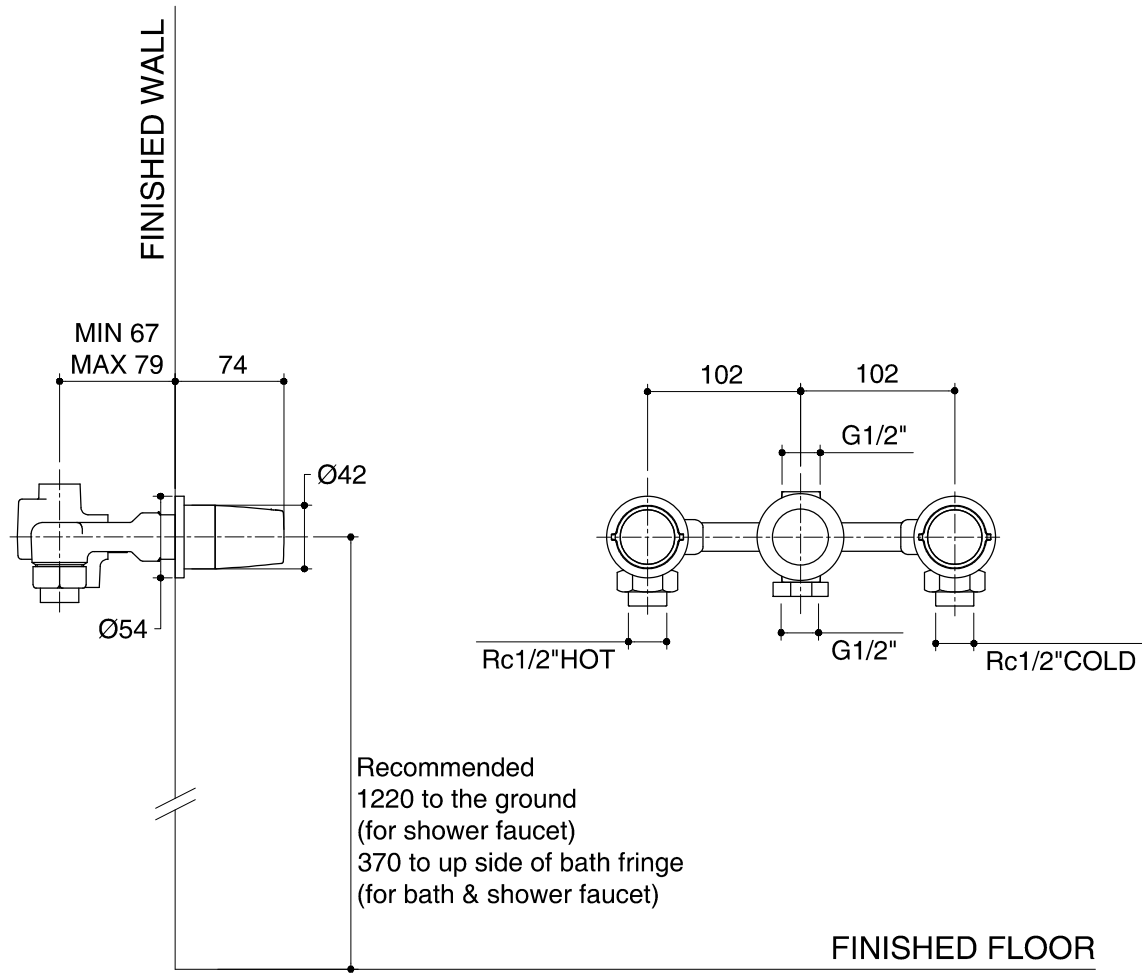

Dimensions are approximate.

Unit: mm

| | |
|-------------|---|
| SKU | K-11690X-7-CP |
| Name | ELEVATION |
| Description | RECESSED VALVE SYSTEM WITH HANDLE AND DIVERTER |

*The recommended dimension for installation can be adjusted according to user preferences and layout.