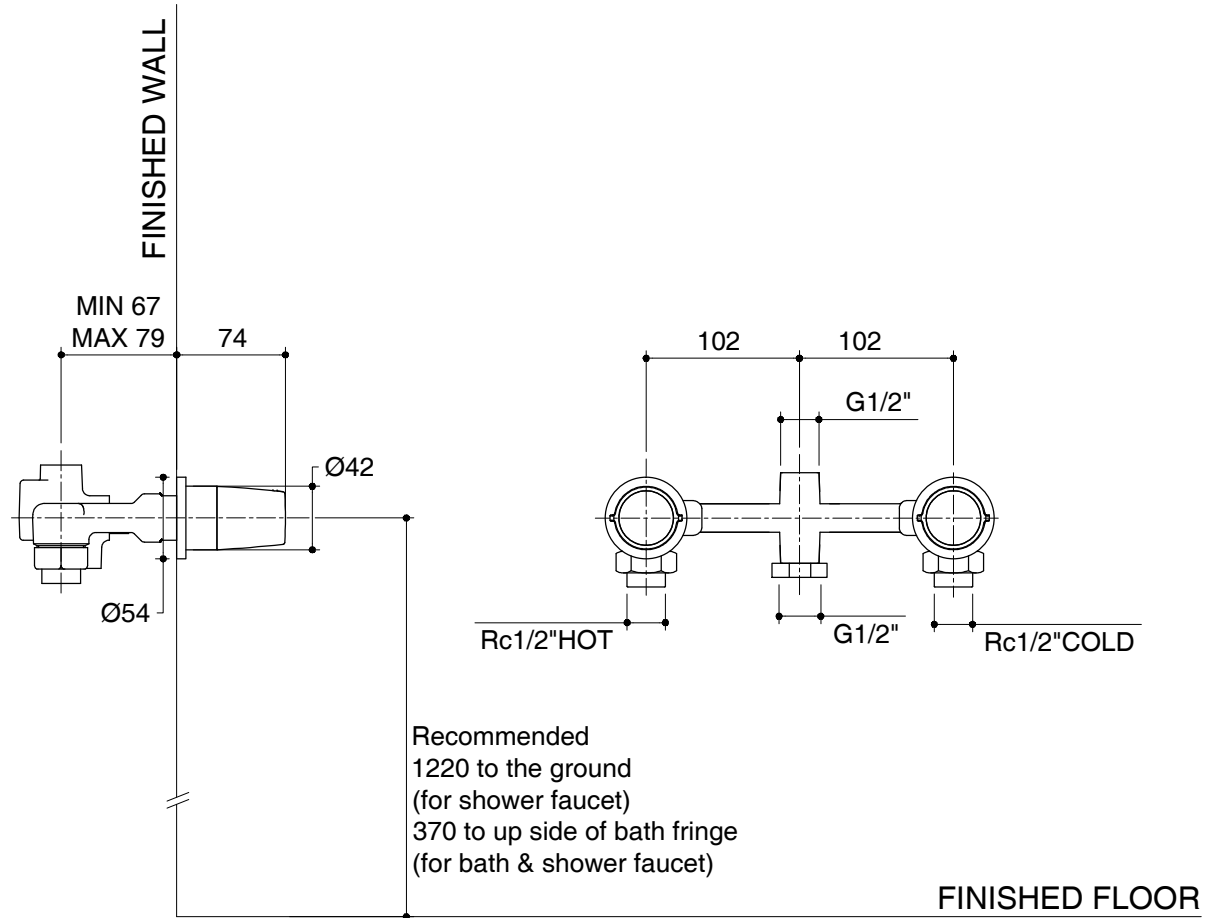

Dimensions are approximate.

Unit: mm

SKU	K-11691X-7-CP
Name	ELEVATION
Description	RECESSED VALVE SYSTEM WITH HANDLE

*The recommended dimension for installation can be adjusted according to user preferences and layout.