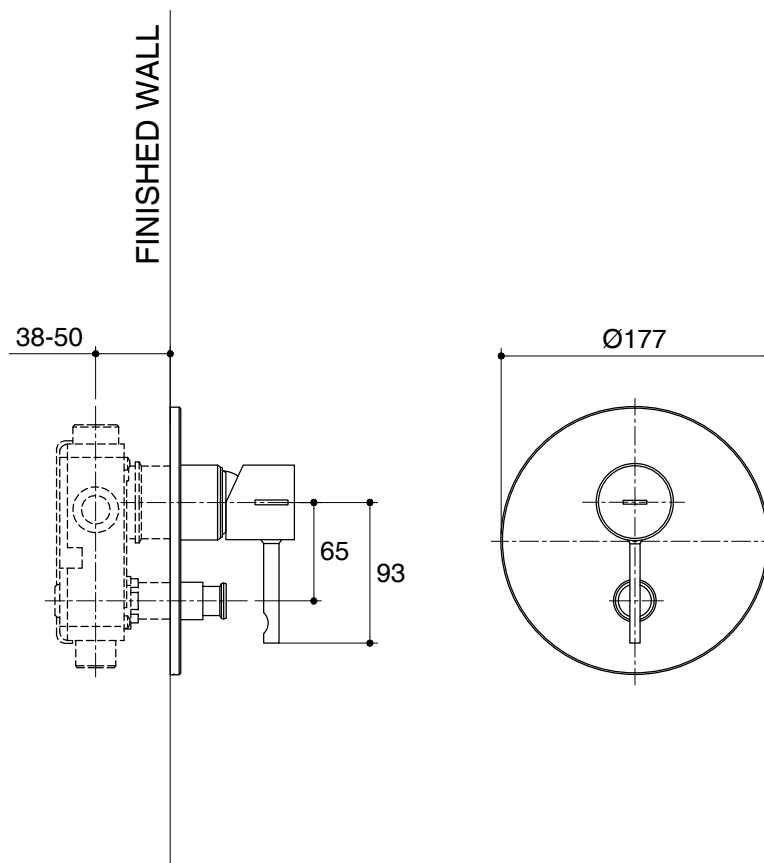

Dimensions are approximate.

Unit: mm

SKU	K-37310X-4-CP
Name	CUFF
Description	RECESSED BATH & SHOWER, 40 MM.

\*The recommended dimension for installation can be adjusted according to user preferences and layout.