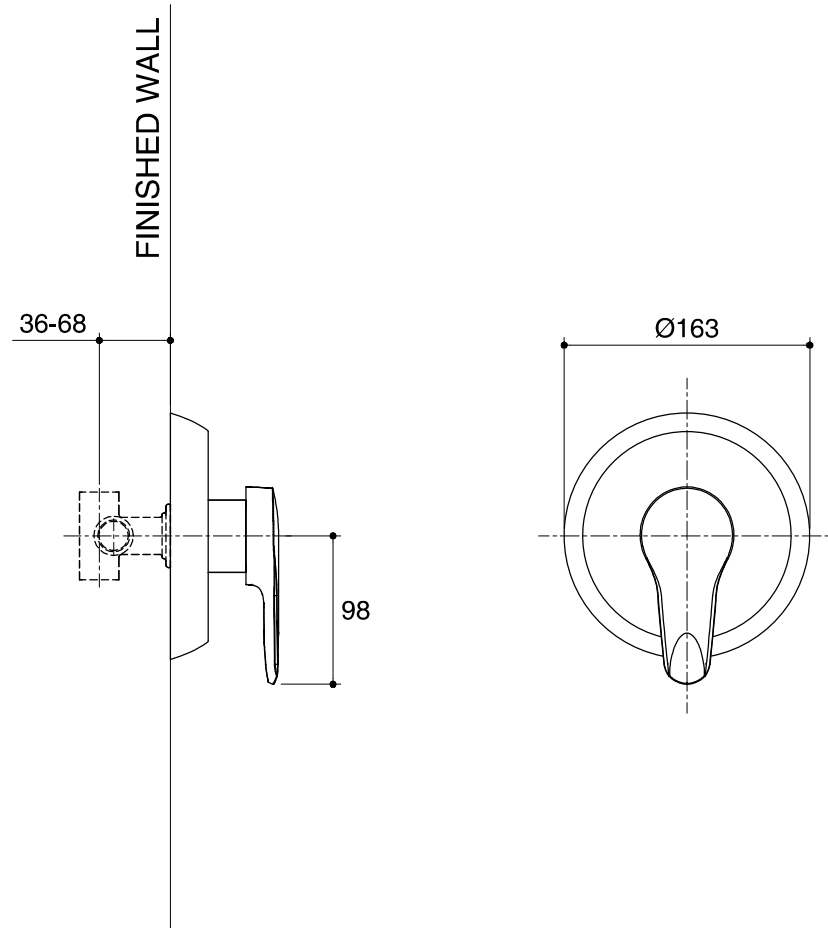

Dimensions are approximate.

Unit: mm

SKU	K-11685X-4-CP
Name	CANDIDE
Description	RECESSED BATH/SHOWER TRIM

*The recommended dimension for installation can be adjusted according to user preferences and layout.