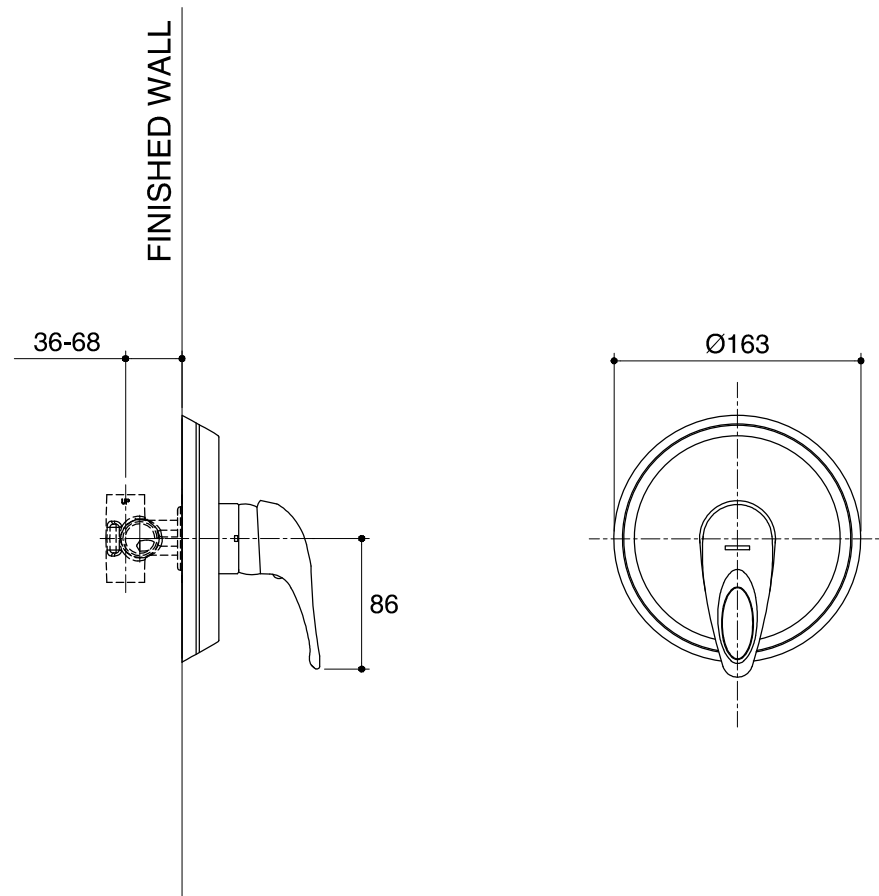

Dimensions are approximate.

Unit: mm

SKU	K-11699X-3-CP
Name	CABRIOLE
Description	RECESSED BATH/SHOWER TRIM

*The recommended dimension for installation can be adjusted according to user preferences and layout.