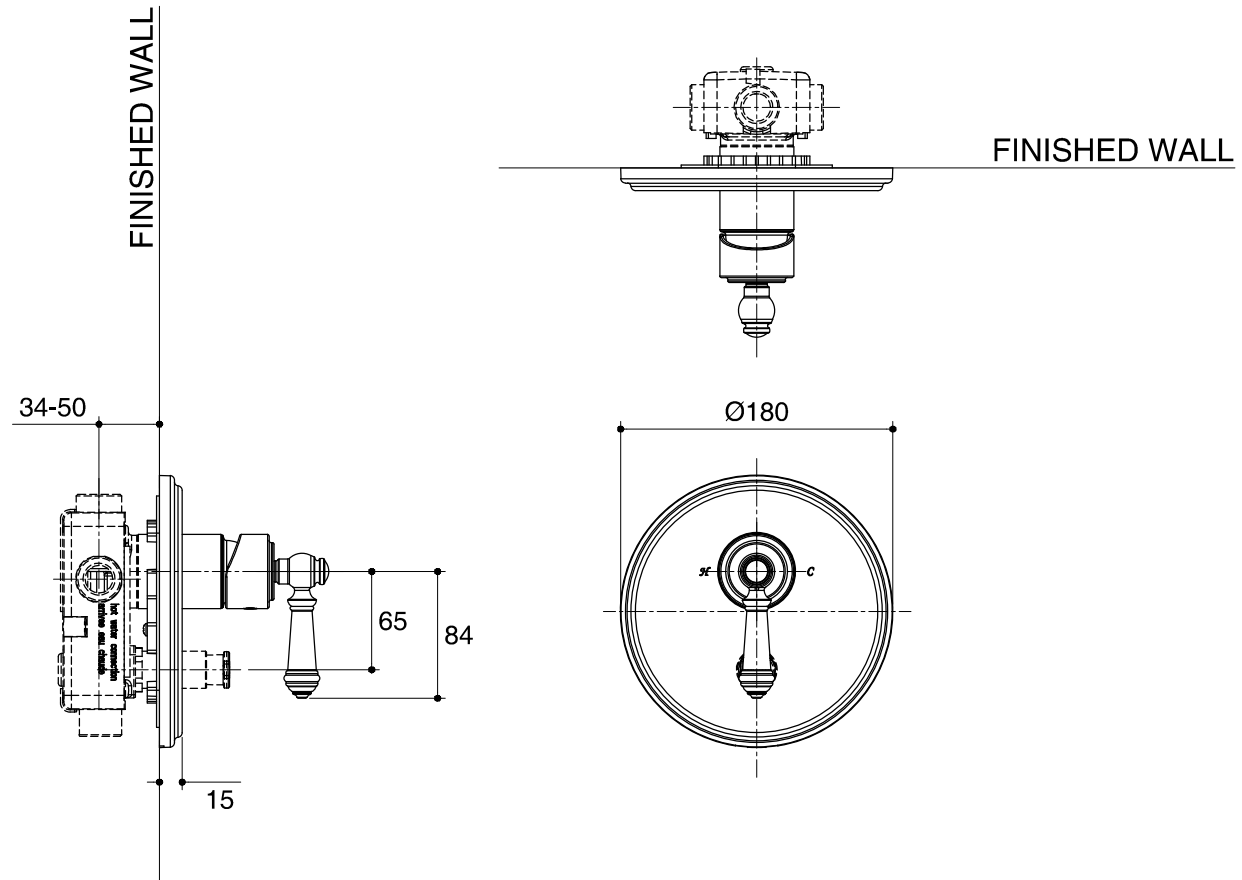

Dimensions are approximate.
Unit: mm

SKU	K-76966T-4
Name	ARTIFACTS
Description	RECESSED SHOWER BATH TRIM KIT

*The recommended dimension for installation can be adjusted according to user preferences and layout.