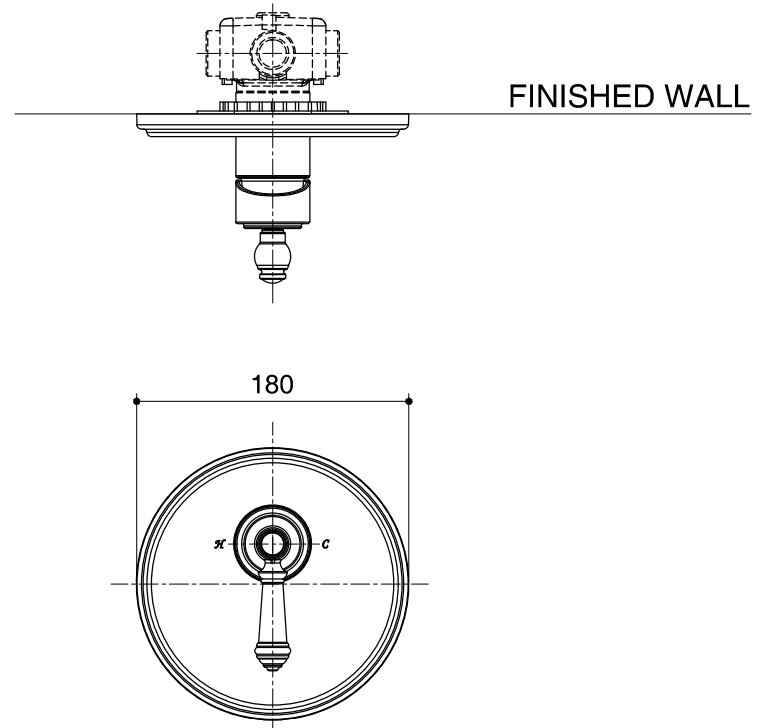

Dimensions are approximate.
Unit: mm

SKU	K-76967T-4
Name	ARTIFACTS
Description	RECESSED SHOWER TRIM KIT

*The recommended dimension for installation can be adjusted according to user preferences and layout.