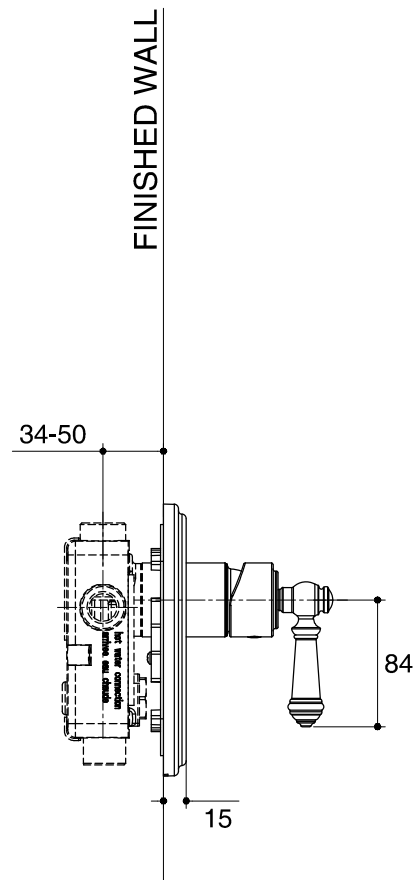

Dimensions are approximate.
Unit: mm

SKU	K-76967T-4
Name	ARTIFACTS
Description	RECESSED SHOWER TRIM KIT

*The recommended dimension for installation can be adjusted according to user preferences and layout.