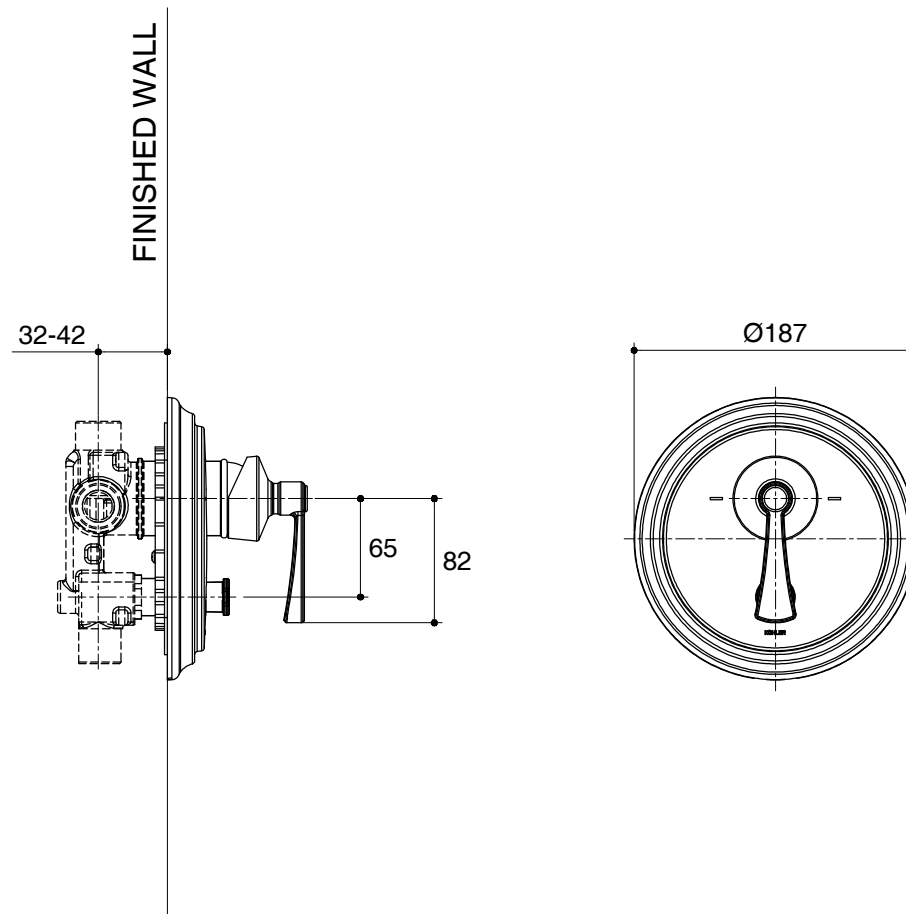

Dimensions are approximate.

Unit: mm

SKU	K-6220X-4-CP
Name	ARCHER
Description	RECESSED BATH & SHOWER TRIM, 40 MM.

*The recommended dimension for installation can be adjusted according to user preferences and layout.