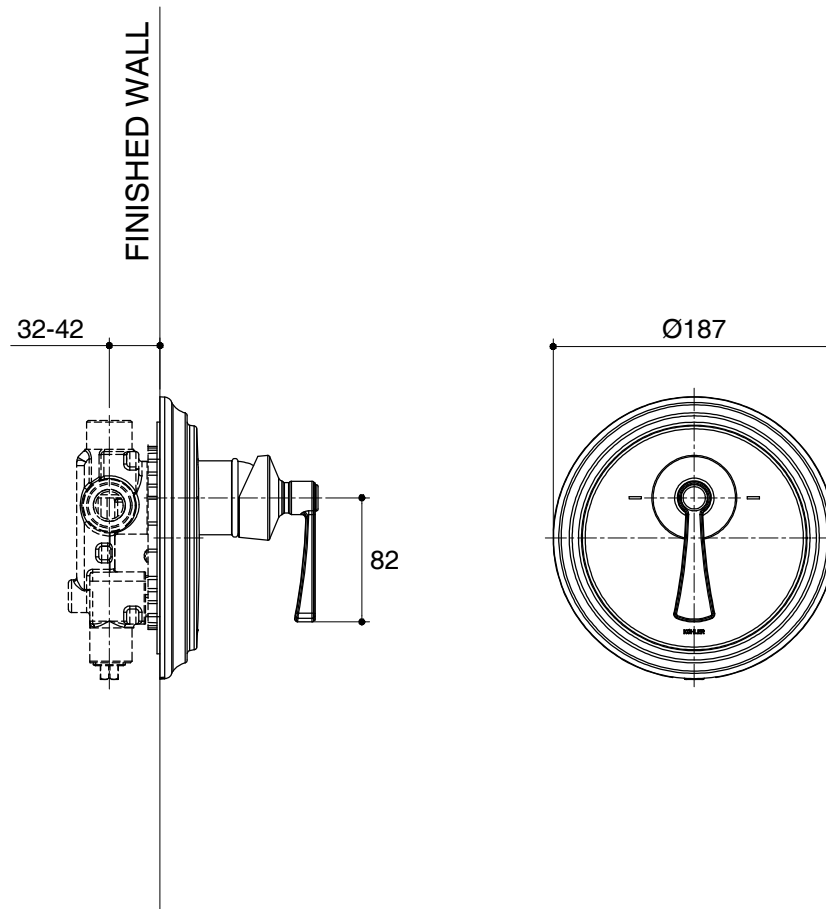

Dimensions are approximate.

Unit: mm

SKU	K-8146X-4-CP
Name	ARCHER
Description	RECESSED SHOWER TRIM, 40 MM.

*The recommended dimension for installation can be adjusted according to user preferences and layout.