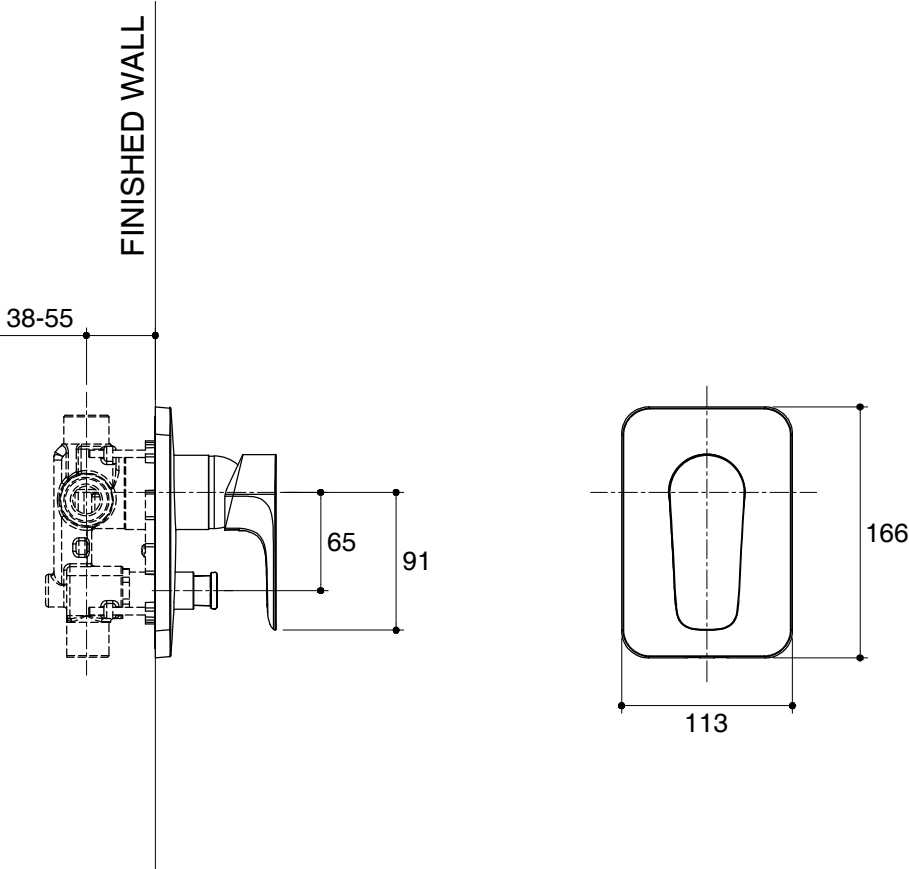

Dimensions are approximate.

Unit: mm

SKU	K-72290T-4-CP
Name	ALEO
Description	RECESSED BATH SHOWER TRIM

*The recommended dimension for installation can be adjusted according to user preferences and layout.