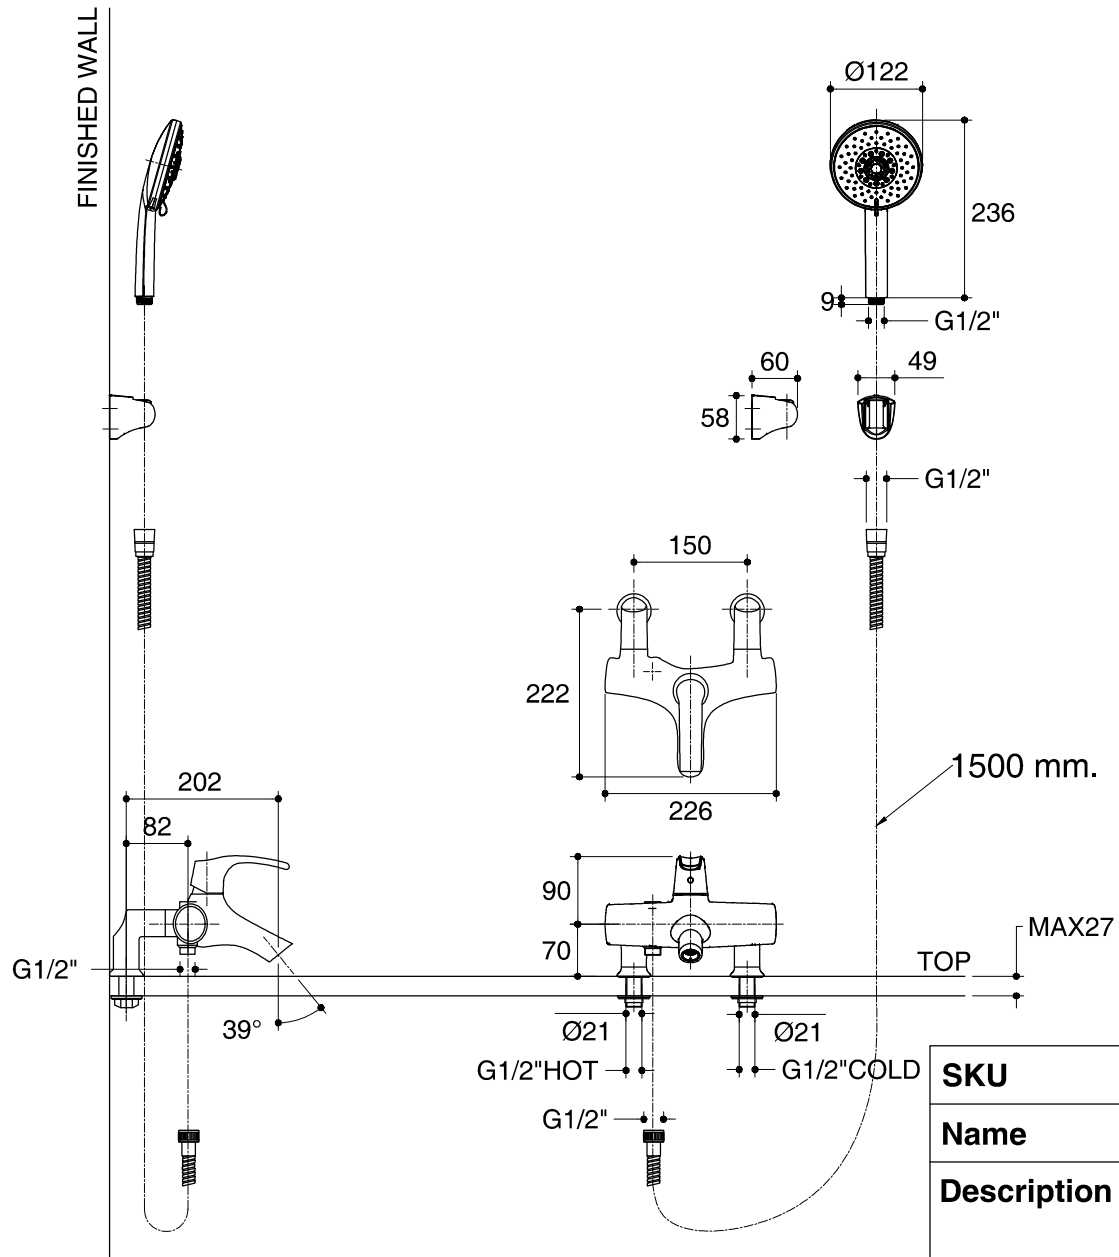

Dimensions are approximate.

Unit: mm

SKU	K-72644X-4-CP
Name	SYMBOL
Description	DECK-MOUNT BATH SHOWER FAUCET

KOHLER

*The recommended dimension for installation can be adjusted according to user preferences and layout.