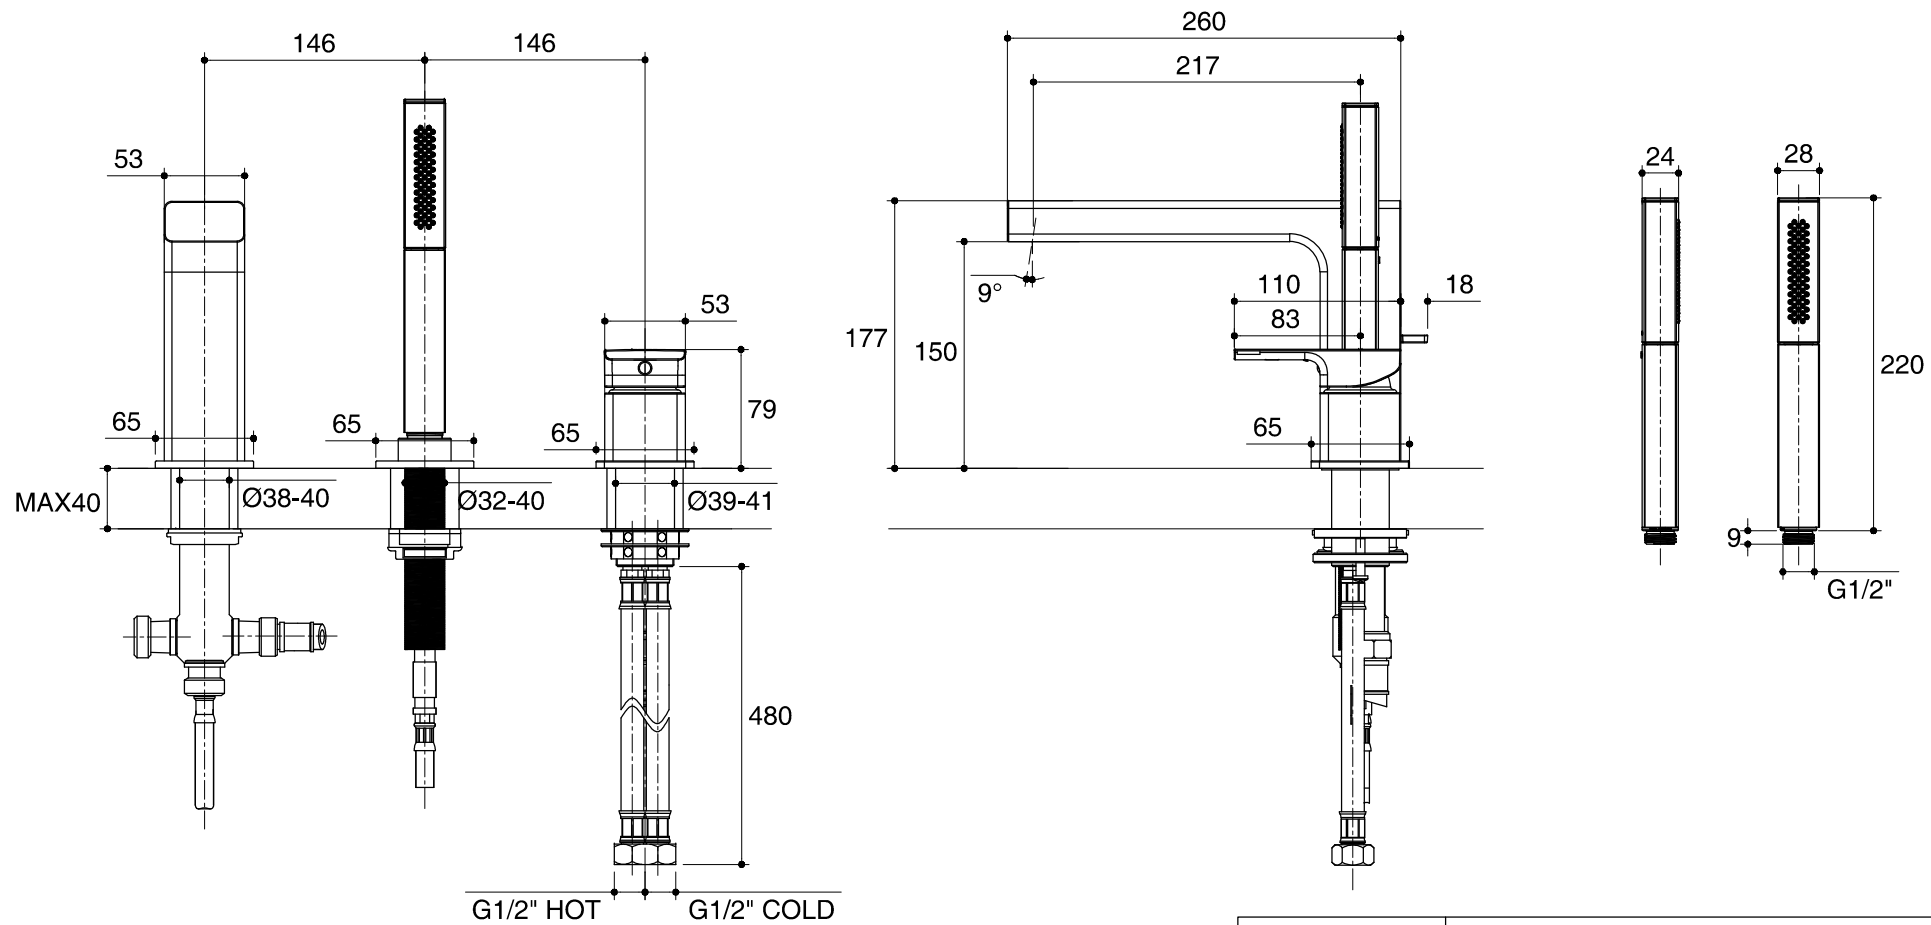

Dimensions are approximate.

Unit: mm

SKU	K-37337X-4-CP
Name	STRAYT
Description	DECK-MOUNT BATH SHOWER FAUCET

KOHLER

*The recommended dimension for installation can be adjusted according to user preferences and layout.