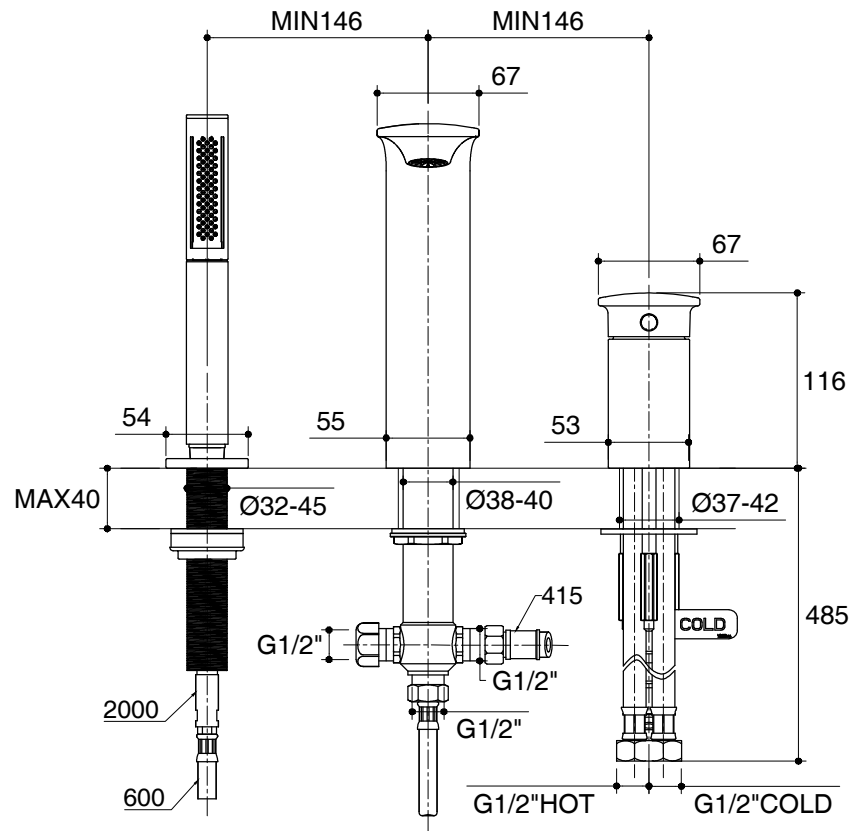

Dimensions are approximate.

Unit: mm

SKU	K-14774X-4-CP
Name	STANCE
Description	DECK-MOUNT SINGLE CONTROL BATH FAUCET WITH DIVERTER

KOHLER

*The recommended dimension for installation can be adjusted according to user preferences and layout.