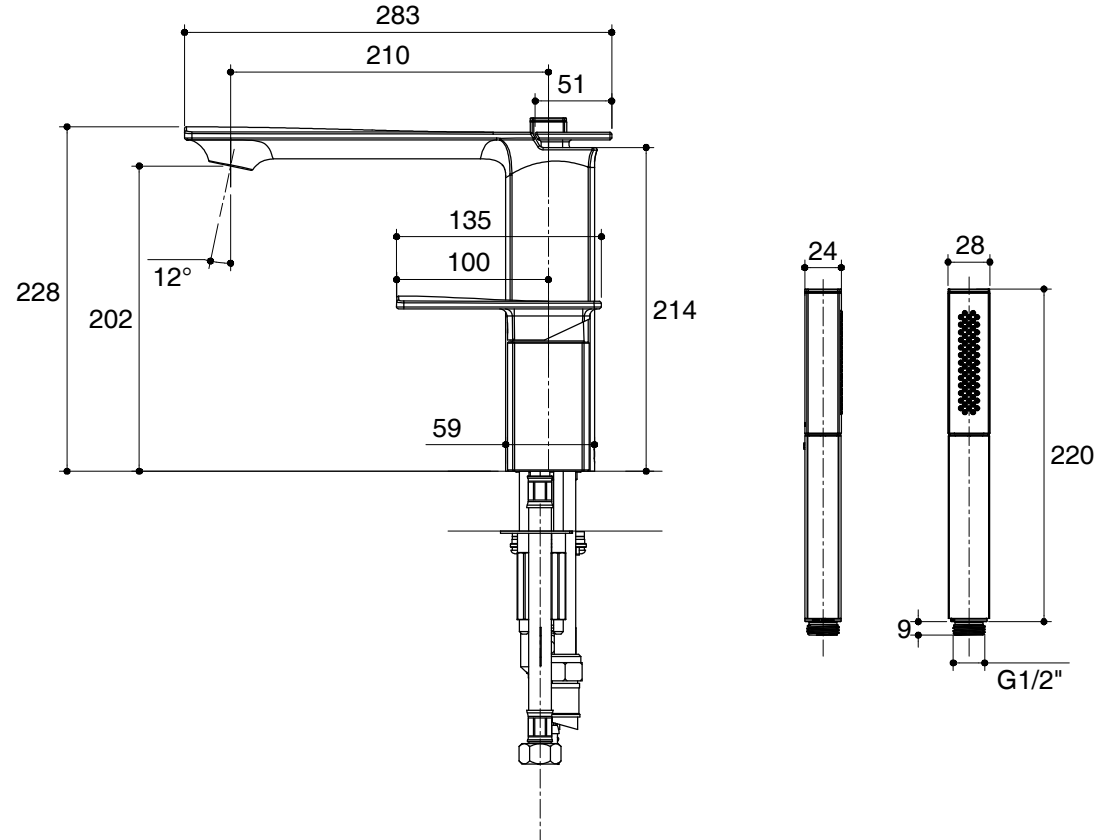

Dimensions are approximate.

Unit: mm

SKU	K-14774X-4-CP
Name	STANCE
Description	DECK-MOUNT SINGLE CONTROL BATH FAUCET WITH DIVERTER

KOHLER

*The recommended dimension for installation can be adjusted according to user preferences and layout.