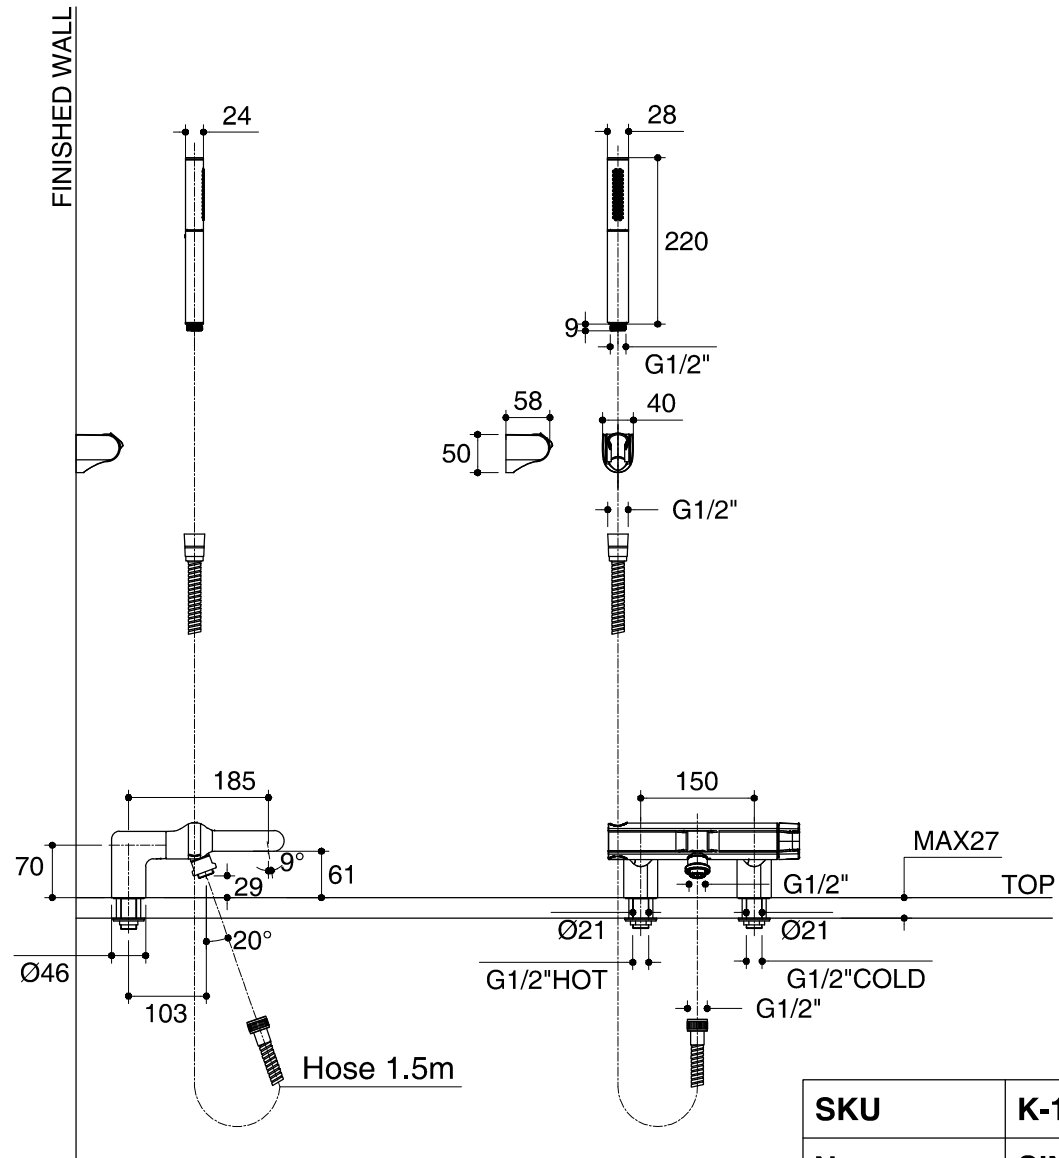

Dimensions are approximate.
Unit: mm

SKU	K-10868X-4-CP
Name	SINGULIER
Description	DECK-MOUNT BATH/SHOWER FAUCET

KOHLER

*The recommended dimension for installation can be adjusted according to user preferences and layout.